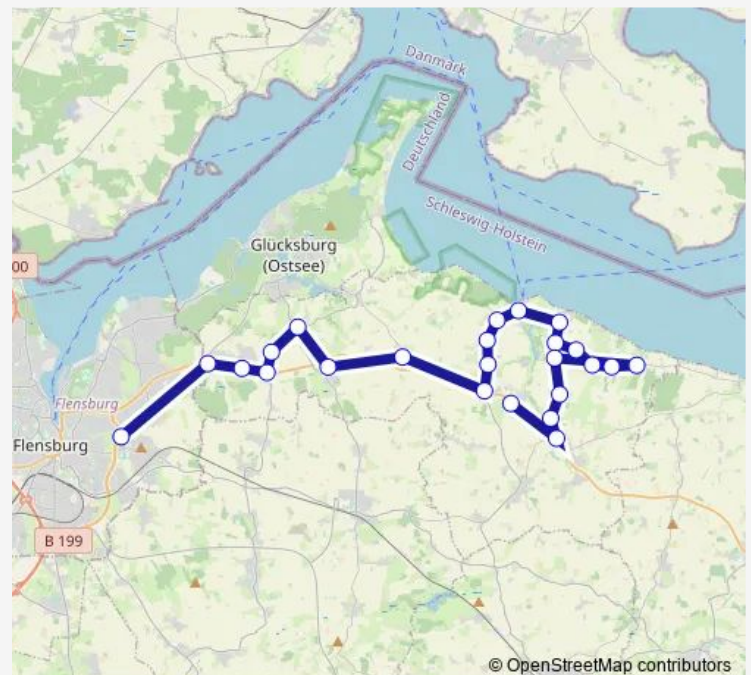

Direction

Südermarkt B1 > L 2,8 — Exe (Regional)

3 stops

[Open route schedule](#)

Südermarkt B1 > L 2,8

Flensburg, Stuhrsallee, Mast 7o

Exe (Regional)

Route schedule

Südermarkt B1 > L 2,8 — Exe (Regional)

Monday	07:25
Tuesday	—
Wednesday	07:25
Thursday	07:25
Friday	07:25
Saturday	—
Sunday	07:25

Route info

Direction: Südermarkt B1 > L 2,8

Stops: 3

Trip Duration: 0 hour 5 min

© OpenStreetMap contributors

Direction

Flensburg, Kurt-Tucholsky-Schule, Mast 2l — Unewatt, Nordstraße, Mast 2r

24 stops

[Open route schedule](#)

Flensburg, Kurt-Tucholsky-Schule, Mast 2l

Wees, West, Mast 1u

Wees, Moorstraße, Mast 1u

Oxbüll, Nordstraße, Mast 3r

Oxbüll, Nord, Mast 3r

Ulstrup, Mast 1l

Munkbrarup, Dorfplatz, Mast 1u

Ringsberg, Dorf, Mast 3u

Langballig, Hauptstraße, Mast 2r

Langballig, Schule, Mast 1=6r