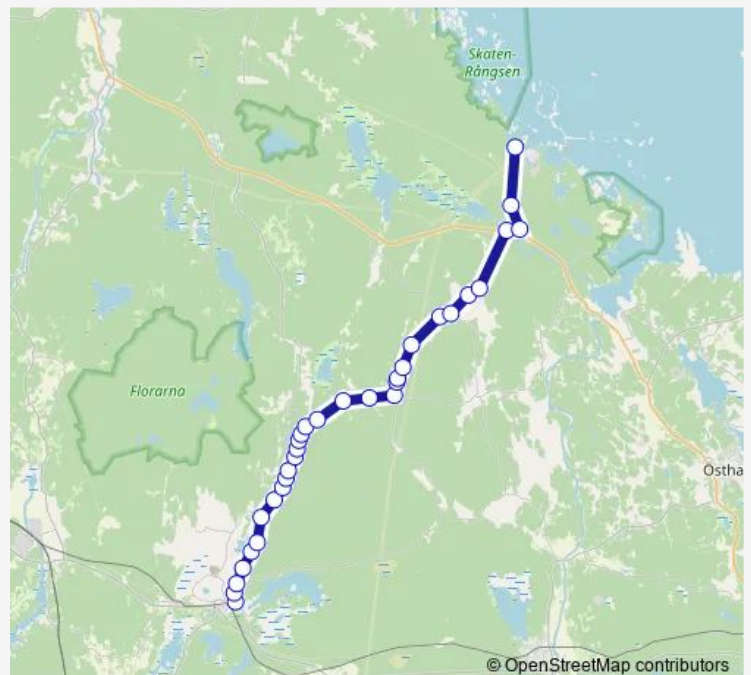

Thursday 15:10

Friday 15:10

Saturday —

Sunday —

Route info

Direction: Österbybruk bussterminal

Stops: 32

Trip Duration: 0 hour 41 min