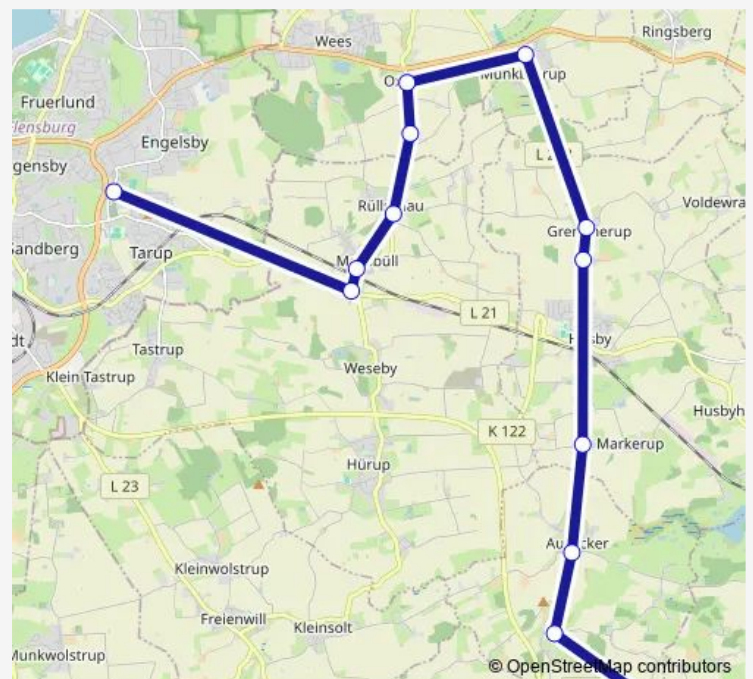

Direction

Flensburg, Kurt-Tucholsky-Schule, Mast 6r — Ausackerholz, Mast 2l

13 stops

[Open route schedule](#)

Flensburg, Kurt-Tucholsky-Schule, Mast 6r

Maasbüll Neukrug, Mast 3o

Maasbüll, Dorf, Mast 1r

Rüllschau, Kirche, Mast 1=2r

Rosgaard, Süd, Mast 1=2u

Oxbüll, Süd, Mast 1r

Munkbrarup, Dorfplatz, Mast 2o

Husby, Gremmerup, Mast 1l

Husby, Nedderby, Mast 1l

Markerup, Kreuzung, Mast 1l

Ausacker, Holnisser Landstraße, Mast 2l

Ausacker, Dammende, Mast 2u

Ausackerholz, Mast 2l

Route schedule

Flensburg, Kurt-Tucholsky-Schule, Mast 6r — Ausackerholz, Mast 2l

Monday	13:10
Tuesday	—
Wednesday	13:10
Thursday	13:10
Friday	13:10
Saturday	—
Sunday	13:10

Route info

Direction: Flensburg, Kurt-Tucholsky-Schule, Mast 6r

Stops: 13

Trip Duration: 0 hour 38 min

Direction

Flensburg, Kurt-Tucholsky-Schule, Mast 8r — Sterup, Kirchplatz, Mast 1u

36 stops

[Open route schedule](#)