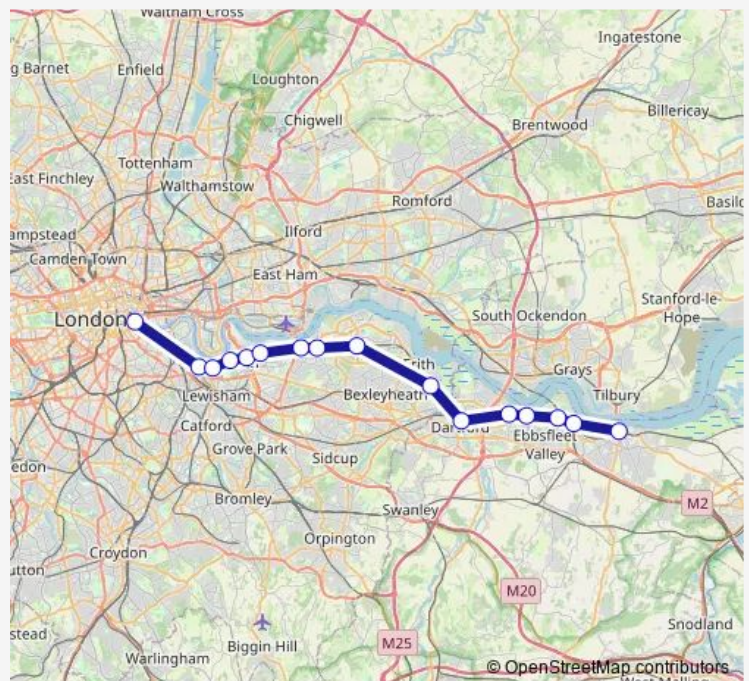

Rail TI:Lbg->Grv TL train service from LBG to Grv

[Go to website](#)

Direction

London Bridge — Gravesend

16 stops

[Open route schedule](#)

London Bridge

Deptford

Dartford

Stone Crossing

Greenhithe for Bluewater

Swanscombe

Northfleet

Gravesend

Route schedule

London Bridge — Gravesend

Route info

Direction: London Bridge

Stops: 16

Trip Duration: 0 hour 57 min

■ TI:Lbg->Grv — TL train service from LBG to Grv

Tl:Lbg->Grv Rail time schedules and route maps are available in an offline PDF at busmaps.com. Use the busmaps.com website to see live bus times, train schedule or subway schedule, and step-by-step directions for all public transit in London