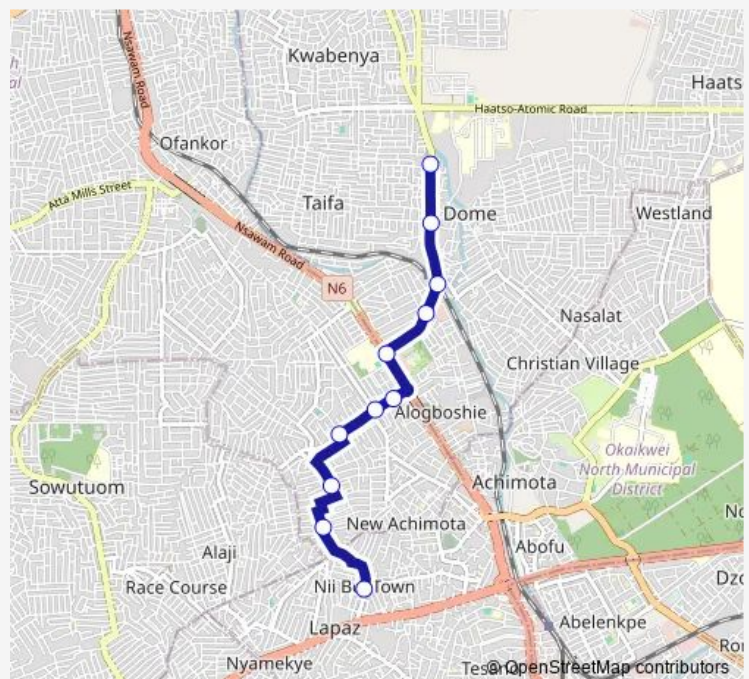

Bus 021A Null

[Go to website](#)

Direction

Stop B — Dome New Station

11 stops

[Open route schedule](#)

Stop B

Fishpond

T-Junction 016

Clinic

Park 044

Mile 7 021

St John's Dome Station

Dome Market

Dome Crossing

Filling Station 021

Dome New Station

Route schedule

Stop B — Dome New Station

Monday 15:28

Tuesday 15:28

Wednesday 15:28

Thursday 15:28

Friday 15:28

Saturday 15:28

Sunday 15:28

Route info

Direction: Stop B

Stops: 11

Trip Duration: 0 hour 26 min

021A — Null

021A Bus time schedules and route maps are available in an offline PDF at busmaps.com. Use the busmaps.com website to see live bus times, train schedule or subway schedule, and step-by-step directions for all public transit in Accra