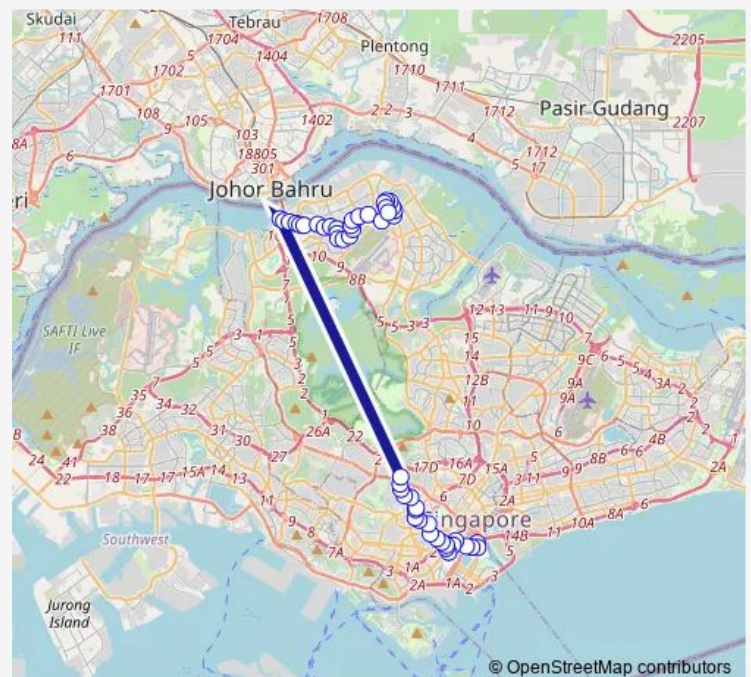

The Float @ Marina Bay

The Esplanade

City Hall Stn Exit B

Opp The Treasury

Boat Quay

Clarke Quay Stn Exit E

Clarke Quay

BEF Fort Canning Stn

Chelsea Gdns Condo

Opp Met Ymca

Opp Stevens Stn

Route schedule

Marina Ctr Ter — Blk 317

Monday 23:30

Tuesday 23:30

Wednesday 23:30

Thursday 23:30

Friday 23:30

Saturday 23:30

Sunday —

Route info

Direction: Marina Ctr Ter

Stops: 50

Trip Duration: 2 hour 26 min

NR2

BusMaps

Raffles Town Club

W'Lands Train Checkpt

Blk 25

Blk 23

Blk 10

Blk 12