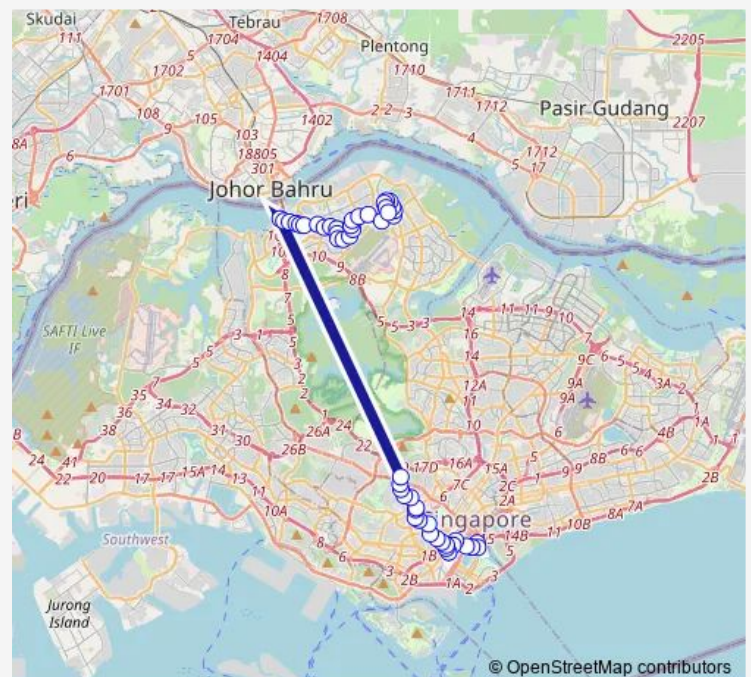

The Float @ Marina Bay

The Esplanade

City Hall Stn Exit B

Opp The Treasury

Boat Quay

Clarke Quay Stn Exit E

Clarke Quay

BEF Fort Canning Stn

Chelsea Gdns Condo

Opp Met Ymca

Opp Stevens Stn

Route schedule

Marina Ctr Ter — Blk 317

Monday 23:30

Tuesday 23:30

Wednesday 23:30

Thursday 23:30

Friday 23:30

Saturday 23:30

Sunday —

Route info

Direction: Marina Ctr Ter

Stops: 50

Trip Duration: 2 hour 26 min

■ Nr2

BusMaps

Raffles Town Club

W'Lands Train Checkpt

Blk 25

Blk 23

Blk 10

Blk 12