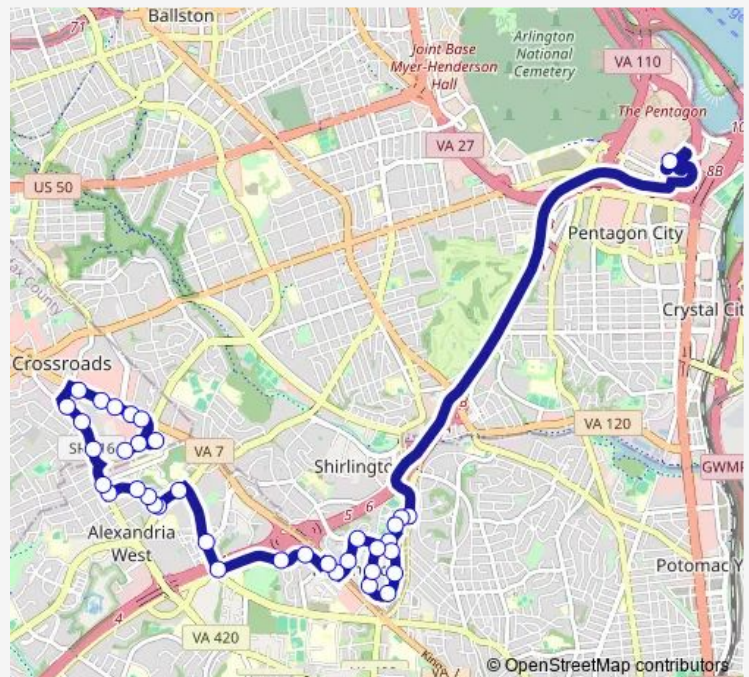

Thursday 06:00-09:00

Friday 06:00-09:00

Saturday —

Sunday —

**Route info**

Direction: S George Mason Dr+#3713

Stops: 35

Trip Duration: 0 hour 32 min

22f — Barcroft-South Fairlington

King St+Menokin Dr

King St+N Dearing St

S Wakefield St+36 St S

S Wakefield St+34 St

S Utah St+34 St S

S Utah St+35 St S

36 St S+S Utah St

## Route schedule

Pentagon+Bay U4 — S George Mason Dr+#3713

Monday 15:45-19:15

Tuesday 15:45-19:15

Wednesday 15:45-19:15

Thursday 15:45-19:15

Friday 15:45-19:15

Saturday —

## Route info

Direction: Pentagon+Bay U4

Stops: 37

Trip Duration: 0 hour 38 min

Seminary Rd+Dawes Av

Seminary Rd+#5501

Seminary Rd+Magnolia Ln

Seminary Rd+Gorham St