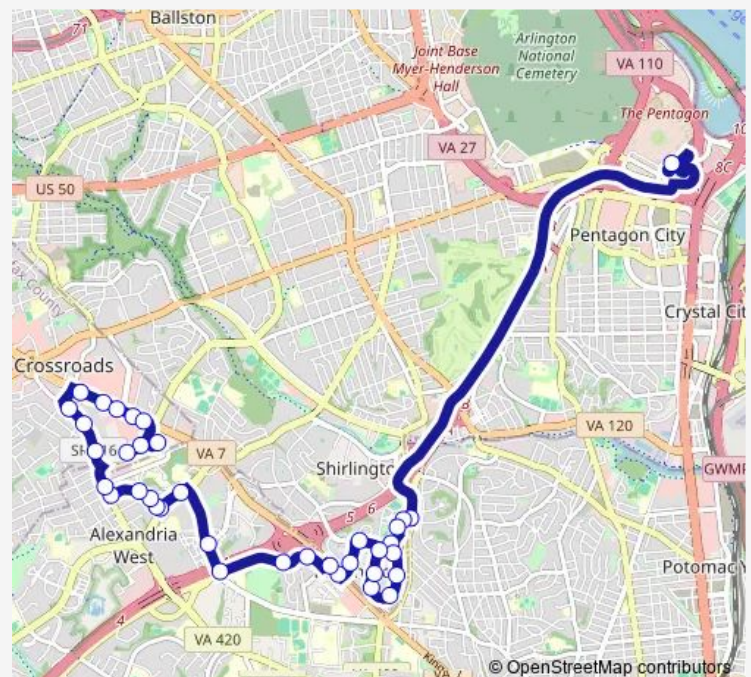

Thursday 06:00-09:00

Friday 06:00-09:00

Saturday —

Sunday —

Route info

Direction: S George Mason Dr+#3713

Stops: 35

Trip Duration: 0 hour 36 min

22F — Barcroft-South Fairlington

King St+Menokin Dr

King St+N Dearing St

S Wakefield St+36 St S

S Wakefield St+34 St

S Utah St+34 St S

S Utah St+35 St S

36 St S+S Utah St

Tuesday 15:45-19:15

Wednesday 15:45-19:15

Thursday 15:45-19:15

Friday 15:45-19:15

Saturday —

Sunday —

Route info

Direction: Pentagon+Bay U4

Stops: 37

Trip Duration: 0 hour 38 min

Seminary Rd+Dawes Av

Seminary Rd+#5501

Seminary Rd+Magnolia Ln

Seminary Rd+Gorham St

Leesburg Pk+Carlin Springs Rd

Leesburg Pk+Crossroads Ctr