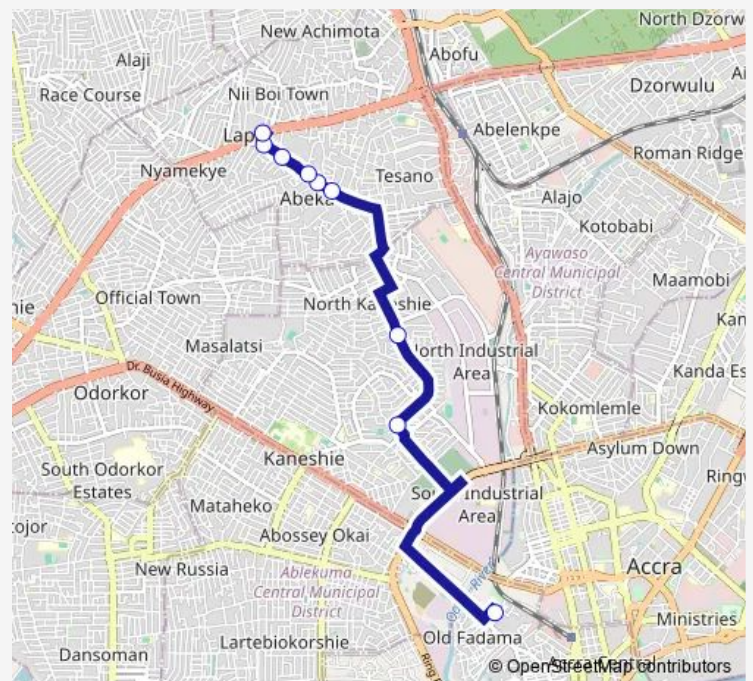

### Direction

Terminal Agboglobshie Station No. 2 — Terminal Abeka lapaz

9 stops

[Open route schedule](#)

Terminal Agboglobshie Station No. 2

Mother's Inn

Masalatsi

Market 030

Fadama Junction

Eno

Abotre

Lapaz Drug Store

Terminal Abeka lapaz

### Route schedule

Terminal Agboglobshie Station No. 2 — Terminal Abeka lapaz

Monday 10:42

Tuesday 10:42

Wednesday 10:42

Thursday 10:42

Friday 10:42

Saturday 10:42

### Route info

Direction: Terminal Agboglobshie Station No. 2

Stops: 9

Trip Duration: 2 hour 43 min

036B — Agboglobshie Station No. 2 to Abeka lapaz

036B Bus time schedules and route maps are available in an offline PDF at [busmaps.com](https://busmaps.com). Use the [busmaps.com](https://busmaps.com) website to see live bus times, train schedule or subway schedule, and step-by-step directions for all public transit in Accra