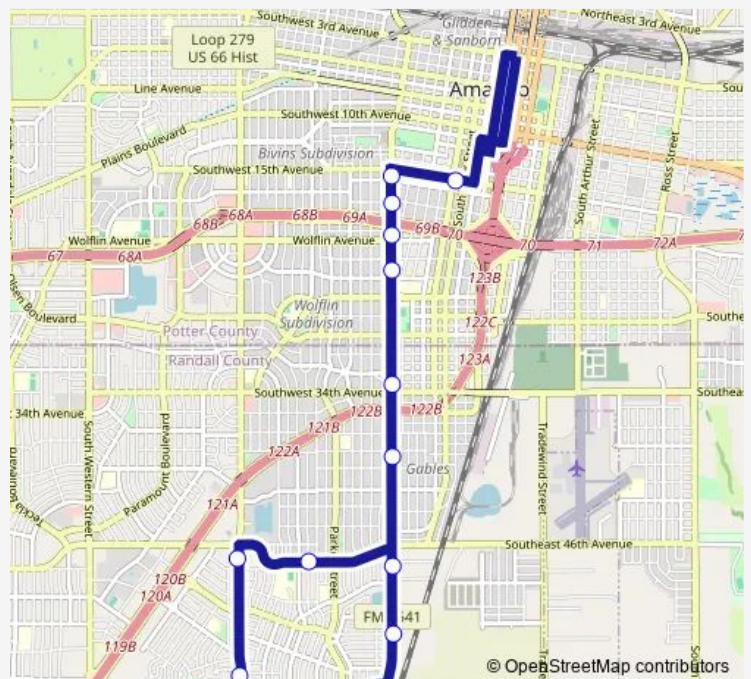

S Washington St & SW 16th Ave

SW 15th Ave & S Harrison St

Route schedule

SW 46th Ave & Crockett St — SW 15th Ave & S Harrison St

Monday 06:25-18:36

Tuesday 06:25-18:36

Wednesday 06:25-18:36

Thursday 06:25-18:36

Friday 06:25-18:36

Saturday 06:23-17:49

Sunday —

Route info

Direction: SW 46th Ave & Crockett St

Stops: 13

Trip Duration: 0 hour 30 min

Direction

Transfer Station (219 S Fillmore St) — SW 46th Ave & Parker St

17 stops

[Open route schedule](#)

Transfer Station (219 S Fillmore St)

SE 12th Ave & S Taylor St

S Polk St & SE 13th Ave (Amarillo College Polk St Campus)

Wednesday 06:17-18:13

Thursday 06:17-18:13

Friday 06:17-18:13

Saturday 06:17-17:25

Sunday —

Route info

Direction: Transfer Station (219 S Fillmore St)

Stops: 17