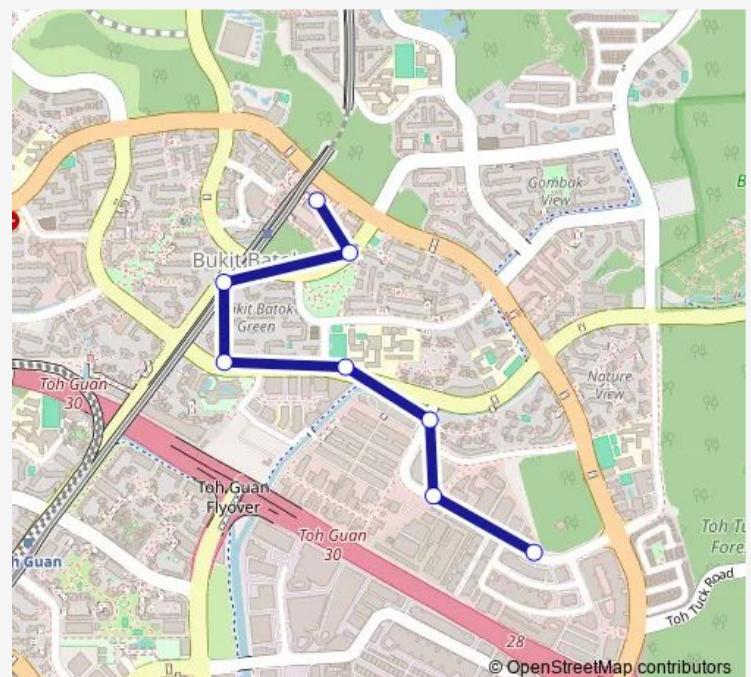

### Route schedule

Bt Batok Int — Opp Midview Bldg

Monday 07:01

Tuesday 07:01

Wednesday 07:01

Thursday 07:01

Friday 07:01

Saturday 23:30

### Route info

Direction: Bt Batok Int

Stops: 8

Trip Duration: 0 hour 11 min

189A

189A Bus time schedules and route maps are available in an offline PDF at [busmaps.com](https://busmaps.com). Use the [busmaps.com](https://busmaps.com) website to see live bus times, train schedule or subway schedule, and step-by-step directions for all public transit in Singapore