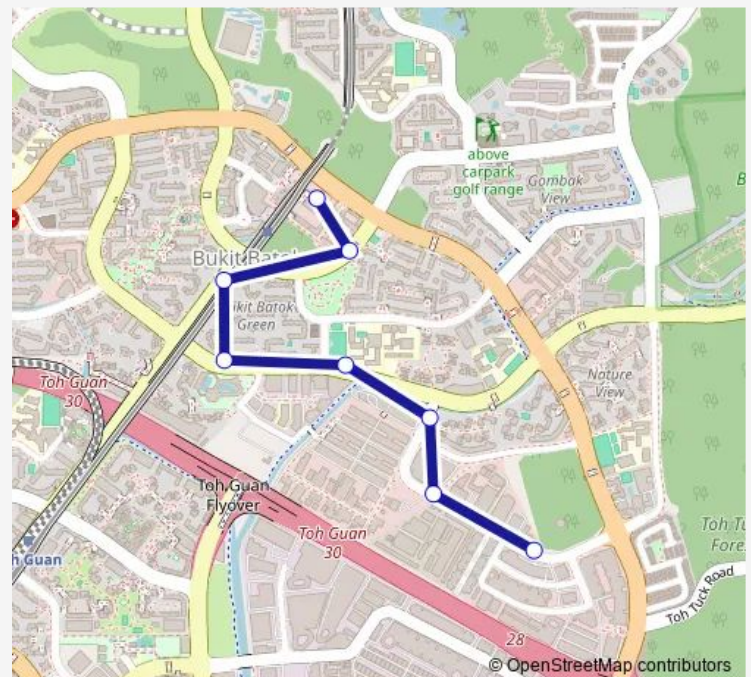

Bus 189a

[Go to website](#)

Direction

Bt Batok Int — Opp Midview Bldg

8 stops

[Open route schedule](#)

Bt Batok Int

Blk 225

Opp Blk 102

Opp Bt Batok Swim Cplx

Bt View Sec Sch

Blk 291e

Opp Sbst Bt Batok Depot

Opp Midview Bldg

Route schedule

Bt Batok Int — Opp Midview Bldg

Monday 07:01

Tuesday 07:01

Wednesday 07:01

Thursday 07:01

Friday 07:01

Saturday 23:30

Sunday 23:30

Route info

Direction: Bt Batok Int

Stops: 8

Trip Duration: 0 hour 11 min

■ 189a

BusMaps

189a Bus time schedules and route maps are available in an offline PDF at busmaps.com. Use the busmaps.com website to see live bus times, train schedule or subway schedule, and step-by-step directions for all public transit in Singapore