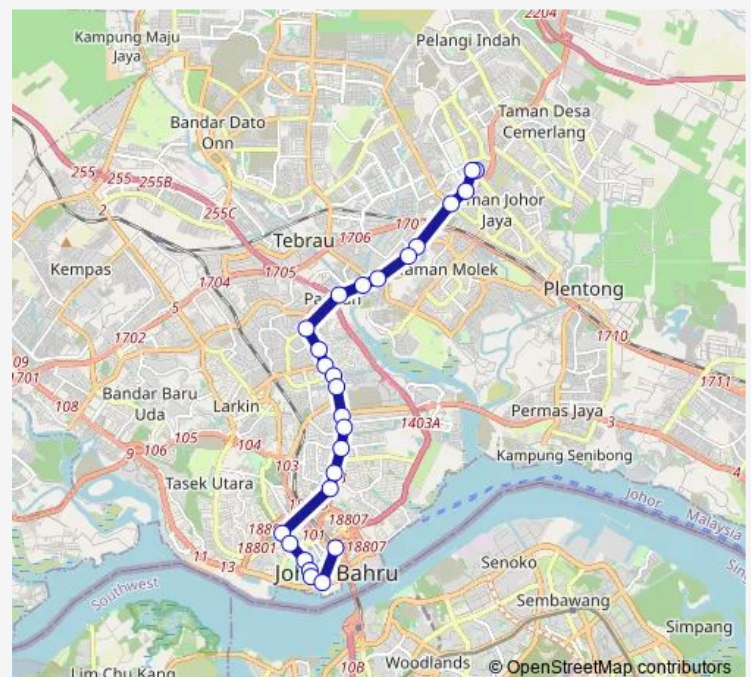

Thursday 04:50-20:30

Friday 04:50-20:30

Saturday 04:50-20:30

Sunday 04:50-20:30

Route info

Direction: Toppen Jalan Tebrau

Stops: 26

Trip Duration: 0 hour 50 min

T14 — JB Sentral Toppen Tebrau

Wisma Persekutuan

Menara Th

Johor Tourist Information Center

Pejabat Pos Besar

JB Sentral

Direction

JB Sentral — Toppen Jalan Tebrau

Thursday 06:10-21:50

Friday 06:10-21:50

Saturday 06:10-21:50

Sunday 06:10-21:50

Route info

Direction: JB Sentral

Stops: 26

Trip Duration: 0 hour 50 min