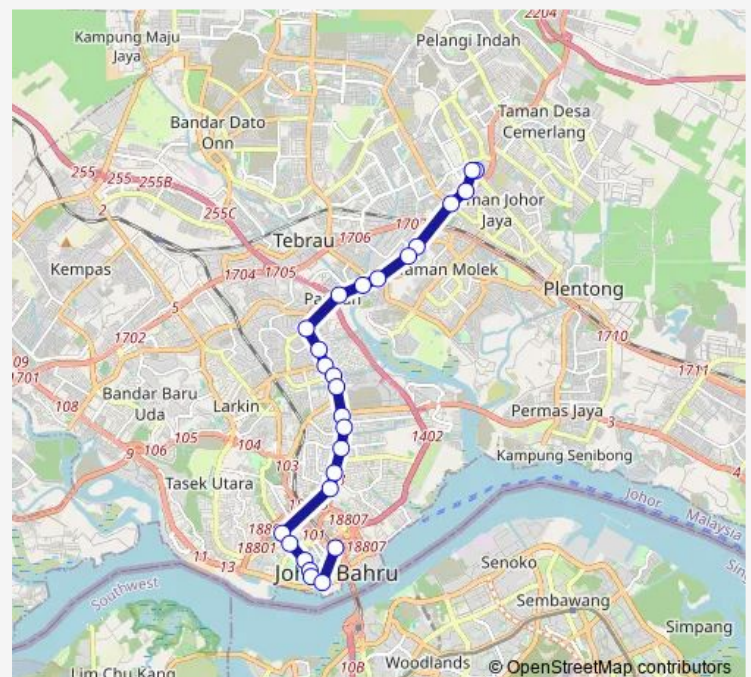

### Route schedule

Toppen Jalan Tebrau — JB Sentral

Monday 04:50-20:30

Tuesday 04:50-20:30

Wednesday 04:50-20:30

Thursday 04:50-20:30

Friday 04:50-20:30

Saturday 04:50-20:30

### Route info

Direction: Toppen Jalan Tebrau

Stops: 26

Trip Duration: 0 hour 50 min

T14 — JB Sentral Toppen Tebrau

Wisma Persekutuan

Menara Th

Johor Tourist Information Center