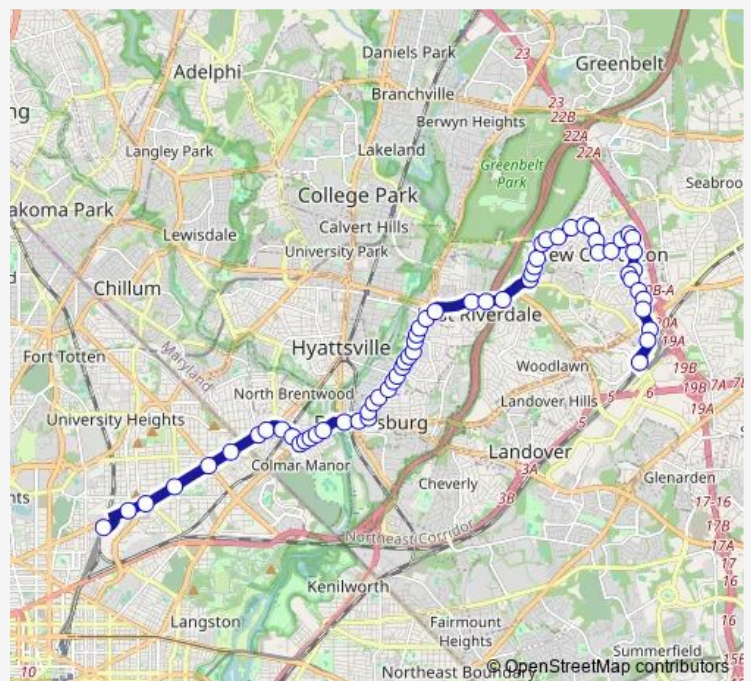

Annapolis Rd+48 St

Edmonston Rd+Annapolis Rd

Edmonston Rd+Taylor St

Edmonston Rd+Tilden Rd

Edmonston Rd+51 St

Edmonston Rd+Buchanan St

Edmonston Rd+Chesapeake Rd

Edmonston Rd+Decatur St

Edmonston Rd+Emerson St

Edmonston Rd+Farragut St

Edmonston Rd+Gallatin St

Route schedule

Municipal PI+Rhode Island Av — New Carrollton Station+Bus Bay T5

Monday	05:55
Tuesday	05:55
Wednesday	05:55
Thursday	05:55
Friday	05:55
Saturday	—
Sunday	—

Route info

Direction: Municipal PI+Rhode Island Av

Stops: 56

Trip Duration: 0 hour 35 min

T14 — Rhode Island AVE-NEW Carrollton

Edmonston Rd+Hamilton St

Kenilworth Av+Carters Ln

Kenilworth Av+Kennedy St

Kenilworth Av+Jefferson St

Kenilworth Av+Nicholson St

Riverdale Rd+57 Av

Riverdale Rd+Mustang Dr

Riverdale Rd+Eastpine Dr

Riverdale Rd+67 Av

Auburn Av+Riverdale Rd

Auburn Av+1 St