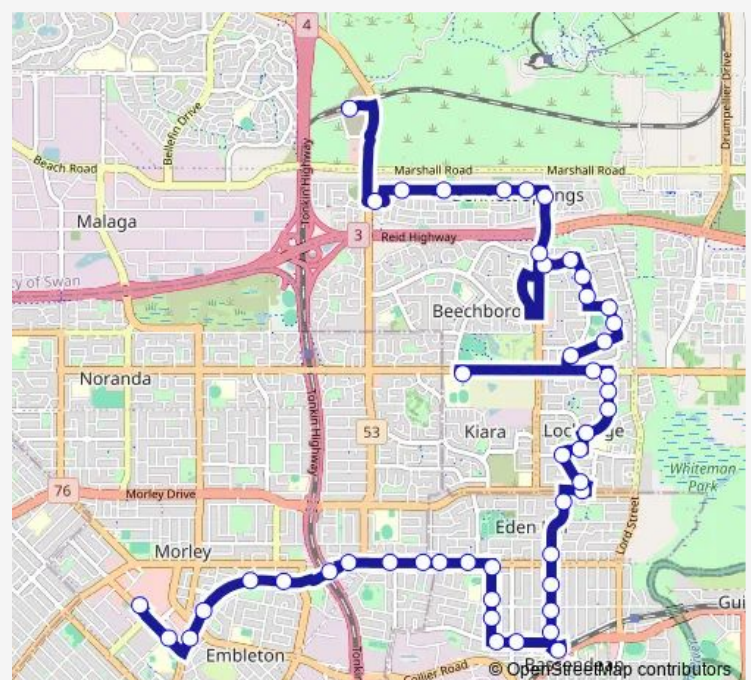

Ivanhoe St After Walter Rd

Route schedule

Drake St John Forrest Secondary College — Ballajura Stn Stand 2

Monday 15:10

Tuesday 15:10

Wednesday 15:10

Thursday 15:10

Friday 15:10

Saturday —

Sunday —

Route info

Direction: Drake St John Forrest Secondary College

Stops: 47

Trip Duration: 0 hour 46 min

Ivanhoe St Before Faulkner Wy

Morley Dr Before Korbosky Rd

Benara Rd After Sturtridge Rd

Brockmill Av Before Barlee Wy

Brockmill Av After Bray Pl

Barlee Wy Before Chireton Pl

Barlee Wy Before Cuttler Av

Maguire Av After Pilkington Crs

Maguire Av Before Carstairs Ct

Thorburn Av After Maguire Av

Thorburn Av After Smith St

Altone Rd After Vistula Av

Altone Rd After Tattler Wy

Bennett Springs Dr After Albatross Loop

Bennett Springs Dr After Waterway Pass

Bennett Springs Dr After Domatia Bvd