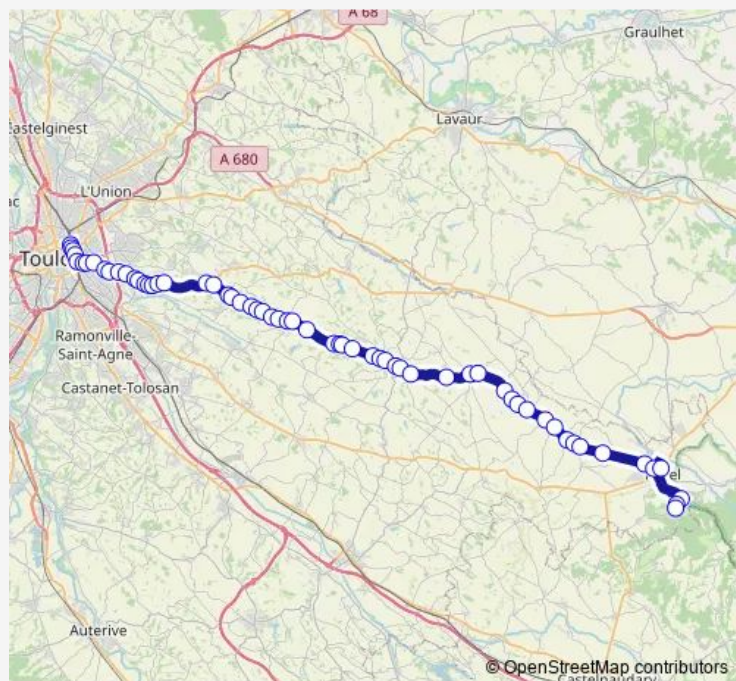

REVEL - LEP

Route schedule

SAINT-JULIA - La Bascule — REVEL - LEP

Monday	07:18
Tuesday	07:18
Wednesday	07:18
Thursday	07:18
Friday	07:18
Saturday	—
Sunday	—

Route info

Direction: SAINT-JULIA - La Bascule

Stops: 11

Trip Duration: 0 hour 32 min

356 — Revel - Caraman - Toulouse

Direction

VAUDREUILLE - Saint Ferréol — TOULOUSE - Gare Routière

62 stops

[Open route schedule](#)

VAUDREUILLE - Saint Ferréol

VAUDREUILLE - Musée