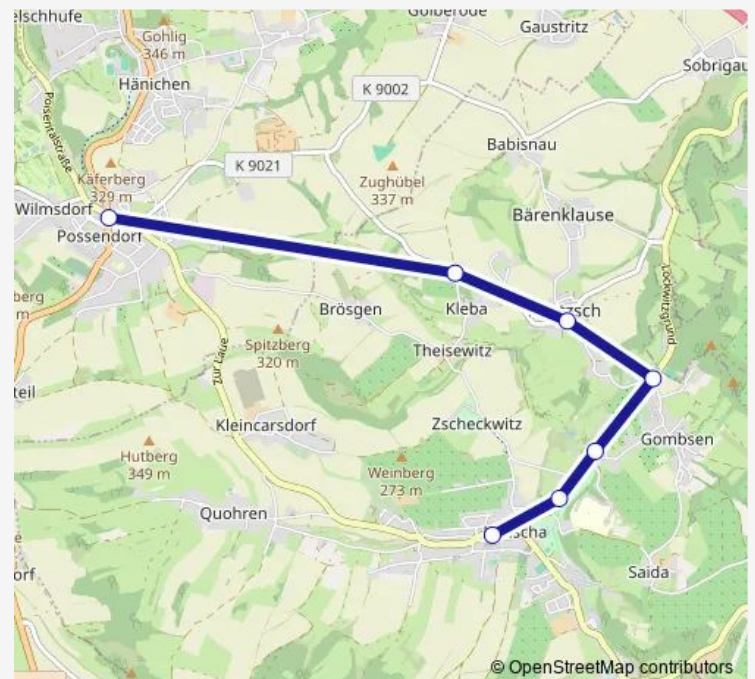

### Direction

Possendorf Kastanienallee — Kreischa Am Mühlgraben

8 stops

[Open route schedule](#)

Possendorf Kastanienallee

Kleba Abzweig nach Kleba

Kautzsch Lindenstraße

Gombsen Baumschulenstraße

### Route schedule

Possendorf Kastanienallee — Kreischa Am Mühlgraben

Monday 06:48-15:05

Tuesday 06:48-15:05

Wednesday 06:48-15:05

Thursday 06:48-15:05

Friday 06:48-15:05

Saturday —

### Route info

Direction: Possendorf Kastanienallee

Stops: 8

Trip Duration: 0 hour 18 min

## Route info

Direction: Kreischa Am Mühlgraben

Stops: 7

Trip Duration: 0 hour 18 min

356 Bus time schedules and route maps are available in an offline PDF at busmaps.com. Use the busmaps.com website to see live bus times, train schedule or subway schedule, and step-by-step directions for all public transit in Dresden