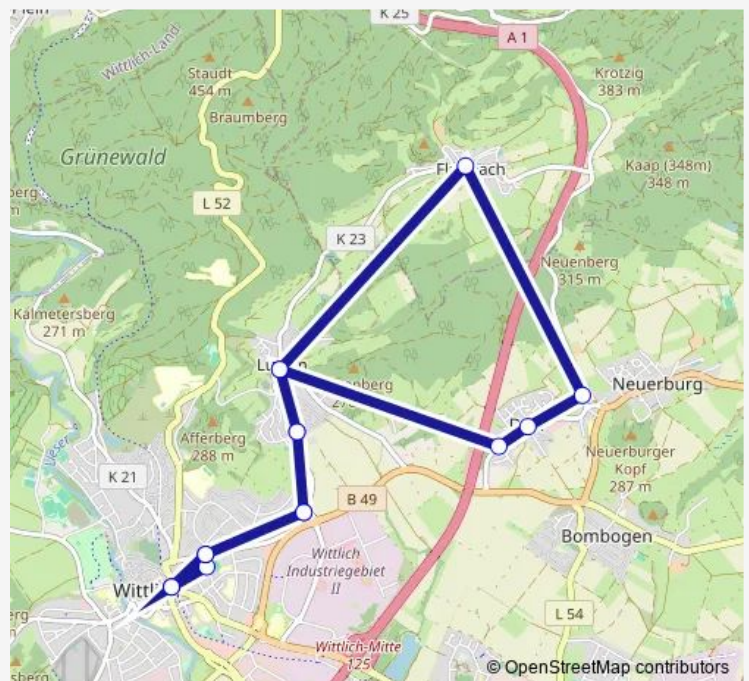

Friday 07:40

Saturday —

Sunday —

Route info

Direction: Dorf (Wittlich), Im Morgen

Stops: 6

Trip Duration: 0 hour 9 min

Direction

Sunday —

Route info

Direction: Flußbach, Im Brühl

Stops: 5

Trip Duration: 0 hour 10 min

Direction

Wittlich, GS Friedrichstraße — Wittlich, Zob

13 stops

Friday 06:25-16:40

Saturday —

Sunday —

Route info

Direction: Wittlich, Zob

Stops: 15

Trip Duration: 0 hour 30 min

Direction

Friday 06:55

Saturday —

Sunday —

Route info

Direction: Wittlich, Zob

Stops: 15

Trip Duration: 0 hour 38 min

Direction