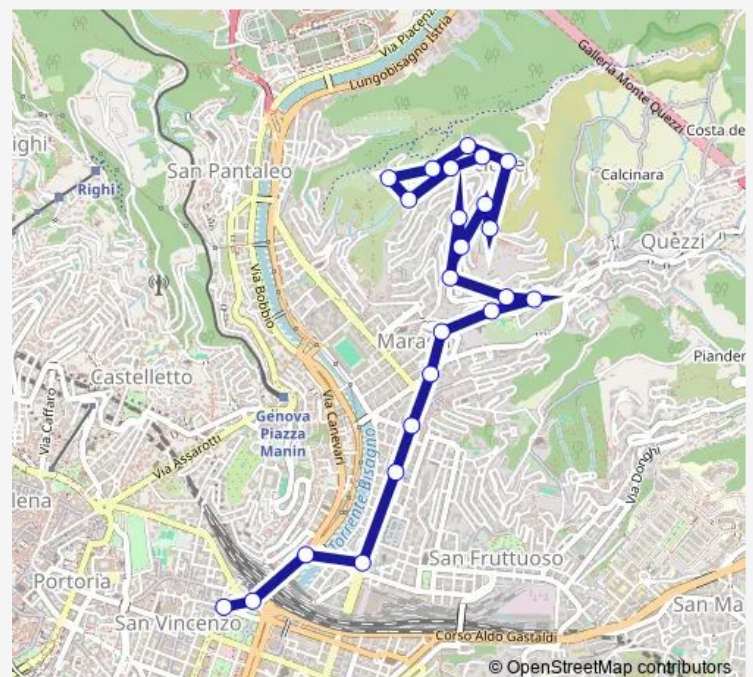

Tuesday 11:51-16:47

Wednesday 11:51-16:47

Thursday 11:51-16:47

Friday 11:51-16:47

Saturday —

Sunday 06:34-10:23

Route info

Direction: Piacenza 8/Ponte Veronelli

Stops: 15

Trip Duration: 0 hour 14 min

■ 356 — Via Fea - V.Fereggiano - P.za Giusti - Brignole

Direction

Thaon DI Revel/Brignole Fs — Piacenza 5/Ponte Veronelli

16 stops

[Open route schedule](#)

Thaon DI Revel/Brignole Fs

Saturday 04:30-21:25

Sunday 05:19-21:10

Route info

Direction: FEA 4/Emery

Stops: 17

Trip Duration: 0 hour 19 min

Direction

Thaon DI Revel/Brignole Fs — FEA 4/Emery

Saturday 04:18-21:20

Sunday 05:07-21:20

Route info

Direction: Thaon DI Revel/Brignole Fs

Stops: 23

Trip Duration: 0 hour 22 min

356 Bus time schedules and route maps are available in an offline PDF at busmaps.com. Use the busmaps.com website to see live bus times, train schedule or subway schedule, and step-by-step directions for all public transit in Genoa