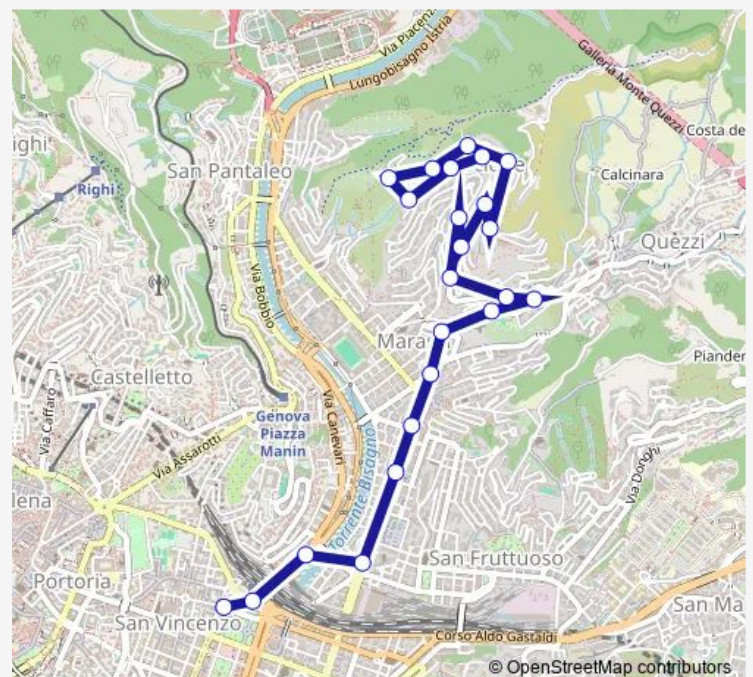

Tuesday 11:51-16:47

Wednesday 11:51-16:47

Thursday 11:51-16:47

Friday 11:51-16:47

Saturday —

Sunday 06:34-10:23

Route info

Direction: Piacenza 8/Ponte Veronelli

Stops: 15

Trip Duration: 0 hour 15 min

■ 356 — Via Fea - V.Fereggiano - P.za Giusti - Brignole

Direction

Thaon DI Revel/Brignole Fs — Piacenza 5/Ponte Veronelli

16 stops

[Open route schedule](#)

Thaon DI Revel/Brignole Fs

Saturday 04:30-21:25

Sunday 05:19-21:10

Route info

Direction: FEA 4/Emery

Stops: 17

Trip Duration: 0 hour 17 min

Direction

Thaon DI Revel/Brignole Fs — FEA 4/Emery

Saturday 04:18-21:20

Sunday 05:07-21:20

Route info

Direction: Thaon DI Revel/Brignole Fs

Stops: 23

Trip Duration: 0 hour 26 min

356 Bus time schedules and route maps are available in an offline PDF at busmaps.com. Use the busmaps.com website to see live bus times, train schedule or subway schedule, and step-by-step directions for all public transit in Genoa