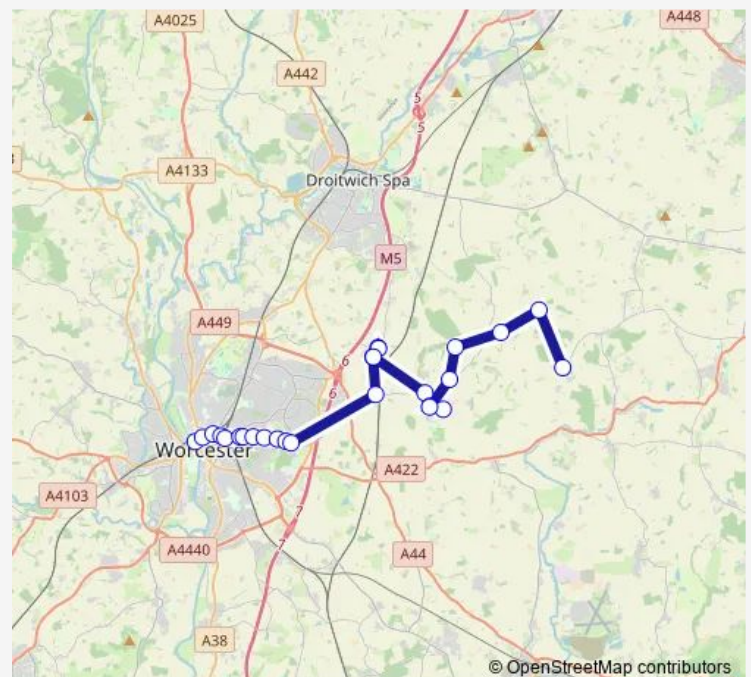

School Lane

Froxmere Close

School Lane

Route schedule

Crowngate Bus Station — Stock Turn

Monday 13:35-17:45

Tuesday 13:35-17:45

Wednesday 13:35-17:45

Thursday 13:35-17:45

Friday 13:35-17:45

Saturday 13:35-17:45

Sunday —

Route info

Direction: Crowngate Bus Station

Stops: 26

Trip Duration: 0 hour 40 min

■ 356 — Worcester - Tibberton - Crowle - Grafton Flyford

Old Turnpike Rd

Telephone Box

Galton Arms

Earls Common

Stock Turn

Direction

Stock Turn — Crowngate Bus Station

Thursday 07:30-10:00

Friday 07:30-10:00

Saturday 07:30-10:00

Sunday —

Route info

Direction: Stock Turn

Stops: 25

Trip Duration: 0 hour 45 min