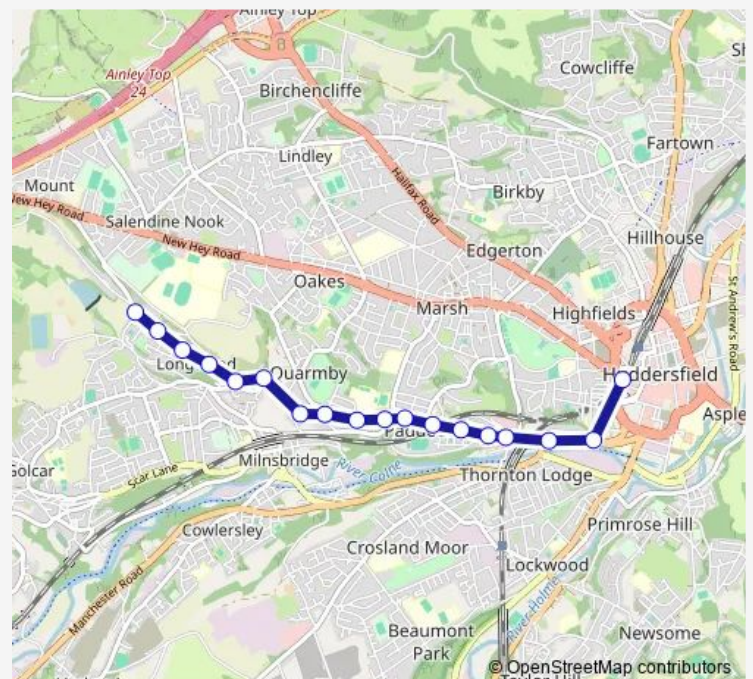

Route schedule

Bus Station stand X — Dodlee Lane

Monday 07:45-17:45

Tuesday 07:45-17:45

Wednesday 07:45-17:45

Thursday 07:45-17:45

Friday 07:45-17:45

Saturday 08:45-17:28

Sunday —

Route info

Direction: Bus Station stand X

Stops: 18

Trip Duration: 0 hour 15 min

356 — Huddersfield - Longwood

Direction

Dodlee Lane — Bus Station stand X

18 stops

[Open route schedule](#)

Dodlee Lane

Longwood Gate Edge Terrace

Longwood Gate

Longwood Gate Prospect Road

Longwood Gate St Marks Road

Thornhill Road Ballroyd Clough

Route info

Direction: Bus Station stand X

Stops: 18

Trip Duration: 0 hour 14 min

Direction

Dodlee Lane — Bus Station

18 stops

[Open route schedule](#)