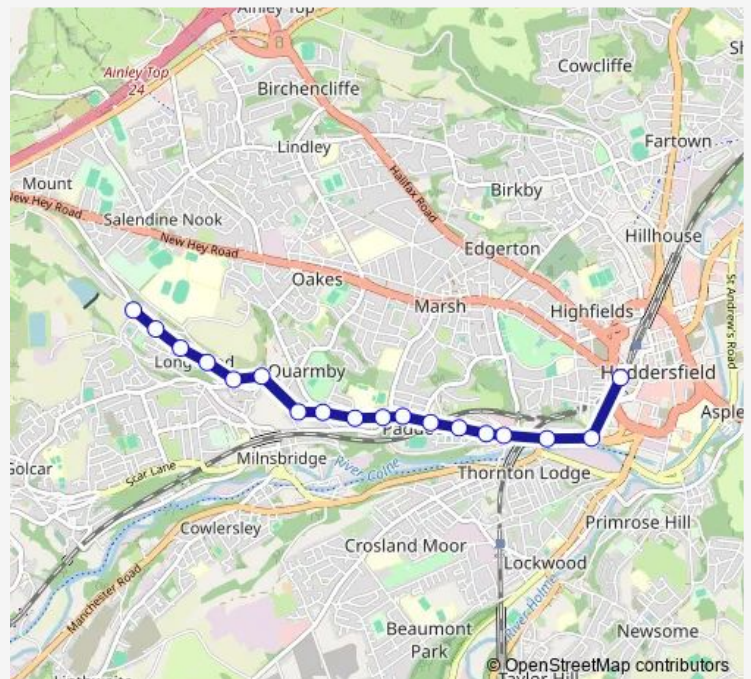

### Route schedule

Bus Station stand X — Dodlee Lane

Monday 07:45-17:45

Tuesday 07:45-17:45

Wednesday 07:45-17:45

Thursday 07:45-17:45

Friday 07:45-17:45

Saturday 08:45-17:28

### Route info

Direction: Bus Station stand X

Stops: 18

Trip Duration: 0 hour 14 min

356 — Huddersfield - Longwood

## Route info

Direction: Dodlee Lane

Stops: 18

Trip Duration: 0 hour 21 min

## Route info

Direction: Bus Station stand X

Stops: 18

Trip Duration: 0 hour 14 min