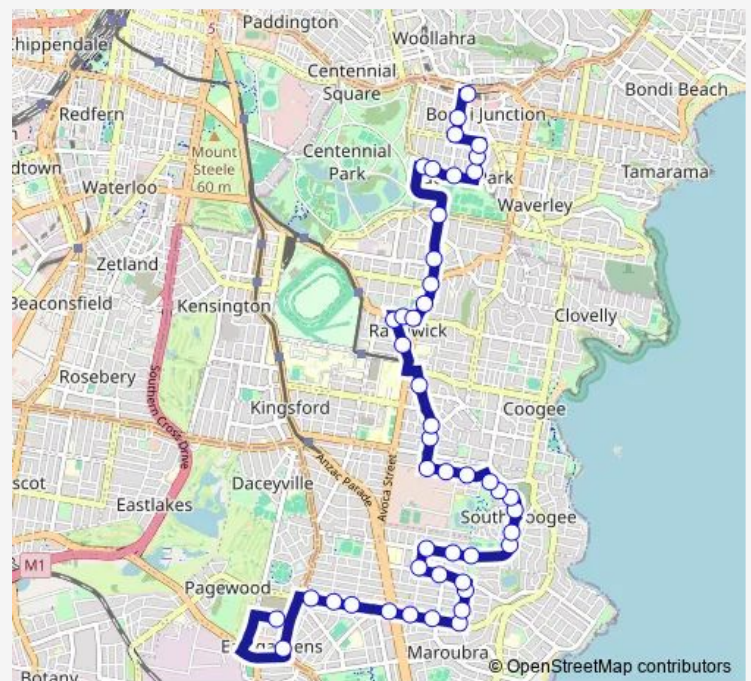

Bus 356 Bondi Junction to Eastgardens

[Go to website](#)

Direction

Tingwell Bvd At Studio Dr — Bondi Junction Station, Stand G

46 stops

[Open route schedule](#)

Tingwell Bvd At Studio Dr

Westfield Eastgardens, Bunnerong Rd, Stand A

Maroubra Rd After Bunnerong Rd

Maroubra Rd After Royal St

Maroubra Rd At Hannan St

Maroubra Rd At Anzac Pde

Maroubra Rd At Garden St

Maroubra Rd Before Cooper St

Maroubra Rd At Flower St

Flower St At Boyce Rd

Flower St At Gale Rd

Storey St After Flower St

Storey St After Cooper St

Garden St After Storey St

Moverly Rd At Garden St

Moverly Rd After Cooper St

South Coogee Bowling Club, Moverly Rd

Moverly Rd At Austrias Av

Moverly Rd Opp South Coogee Public School

Elphinstone Rd At Jacaranda Pl

Elphinstone Rd Opp Iluka Pl

Route schedule

Tingwell Bvd At Studio Dr — Bondi Junction Station, Stand G

Monday 05:41-22:42

Tuesday 05:41-22:42

Wednesday 05:41-22:42

Thursday 05:41-22:42

Friday 05:41-22:42

Saturday 05:42-22:42

Sunday 06:41-21:42

Route info

Direction: Tingwell Bvd At Studio Dr

Stops: 46

Trip Duration: 0 hour 46 min

356 — Bondi Junction to Eastgardens