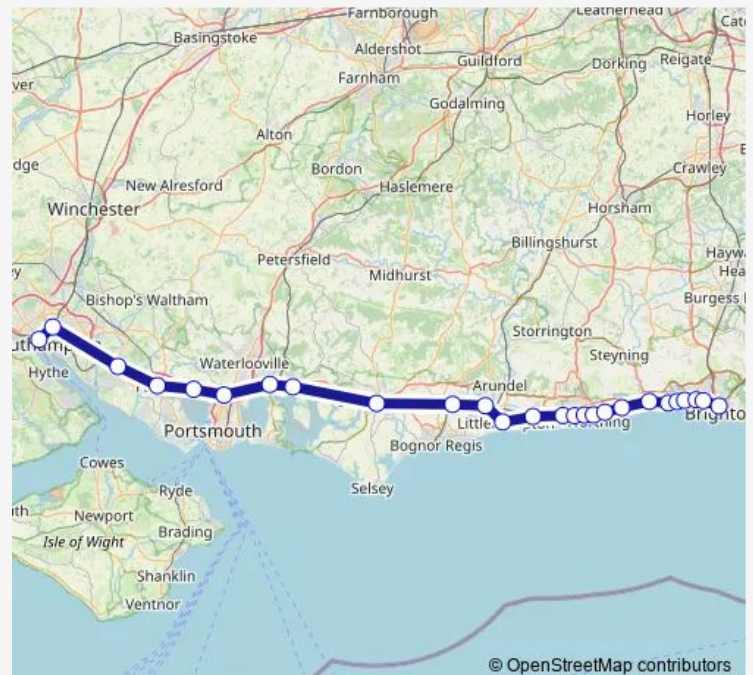

Thursday 09:26-11:26

Friday 09:26-11:26

Saturday 14:26

Sunday —

Route info

Direction: Southampton Central

Stops: 25

Trip Duration: 1 hour 55 min

■ Sn:Sou->Btn — SN train service from SOU to Btn

Fishersgate

Portslade

Hove

Brighton

Direction

Southampton Central — Brighton

26 stops