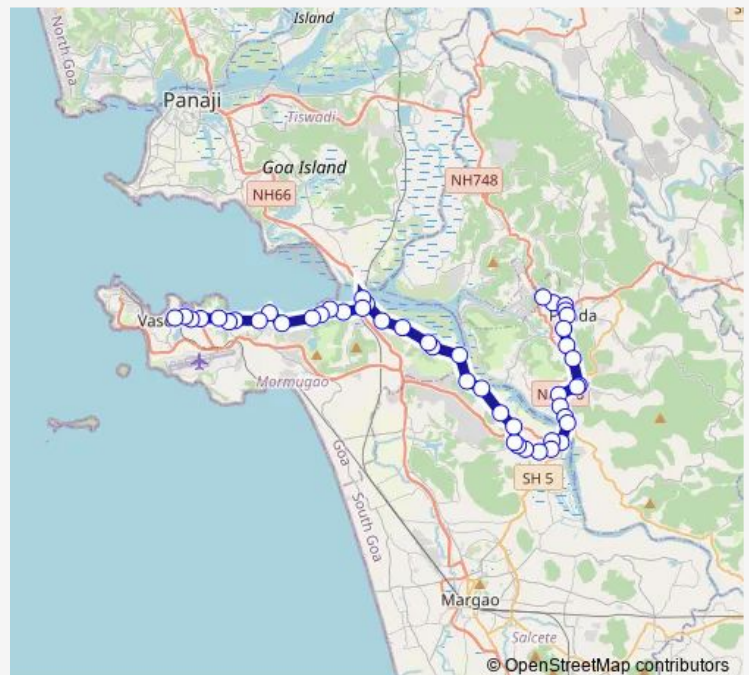

Taleban cross

### Route schedule

Ponda KTC Bus Stand — Vasco KTC Bus Stop

Monday 06:15-19:00

Tuesday 06:15-19:00

Wednesday 06:15-19:00

Thursday 06:15-19:00

Friday 06:15-19:00

Saturday 06:15-19:00

### Route info

Direction: Ponda KTC Bus Stand

Stops: 47

Trip Duration: 1 hour 10 min

■ VSD4 — Vasco - Ponda via Cortalim

Angdi

Karvat Church

Rassaim Ferry