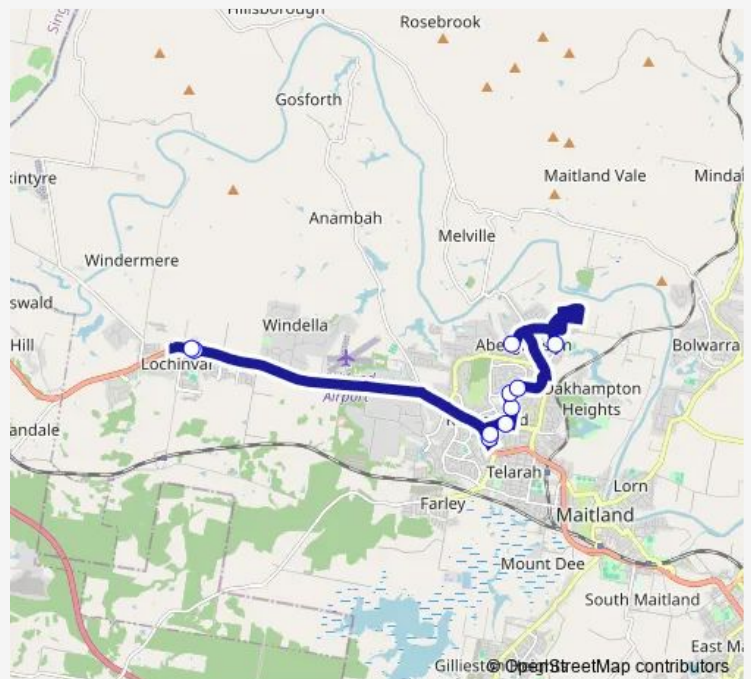

### Direction

New England Hwy After Robert Rd (Temp Stop) — Mckeachie Dr After Redgum Cct

10 stops

[Open route schedule](#)

New England Hwy After Robert Rd (Temp Stop)

St Joseph's College, New England Hwy

Hillview St Opp West Mall

Rutherford Shopping Centre, West Mall

Alexandra Av After Weblands St

Rutherford Technology High School, Avery St

Avery St After Adelong Cl

Avery St Opp Bingara St

Tea Tree Av At River Gum Dr

Mckeachie Dr After Redgum Cct

### Route schedule

New England Hwy After Robert Rd (Temp Stop) — Mckeachie Dr After Redgum Cct

Monday	15:30
Tuesday	15:30
Wednesday	15:30
Thursday	15:30
Friday	15:30
Saturday	—
Sunday	—

### Route info

Direction: New England Hwy After Robert Rd (Temp Stop)

Stops: 10

Trip Duration: 0 hour 39 min

2721 School Bus time schedules and route maps are available in an offline PDF at [busmaps.com](https://busmaps.com). Use the [busmaps.com](https://busmaps.com) website to see live bus times, train schedule or subway schedule, and step-by-step directions for all public transit in Maitland