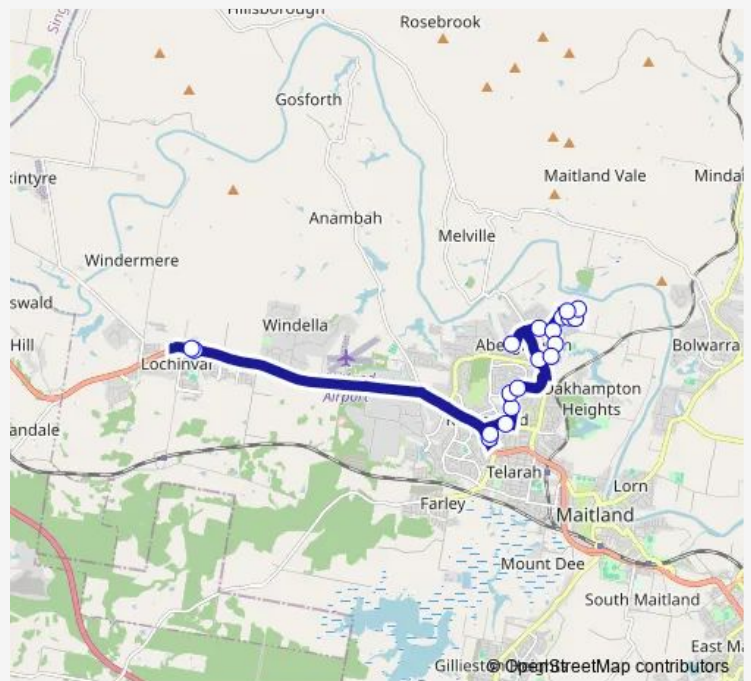

School Bus 2721 St Pats PS to Mckeachie and Aberglasslyn Rd

[Go to website](#)

Direction

New England Hwy After Robert Rd (Temp Stop) — Mckeachie Dr At Redgum Cct

19 stops

[Open route schedule](#)

New England Hwy After Robert Rd (Temp Stop)

Aberglasslyn Rd After Denton Park Dr

Tea Tree Av At River Gum Dr

Warbler Av At Golden Whistler Av

Mckeachie Dr At Teal St

Mckeachie Dr At Kite St

Mckeachie Dr At Lapwing St

Cockatoo Rdge At Dunnart St

Cockatoo Rdge At Oystercatcher St

Mckeachie Dr At Gannet St

Mckeachie Dr After Redgum Cct

Mckeachie Dr At Redgum Cct

Route schedule

New England Hwy After Robert Rd (Temp Stop) — Mckeachie Dr At Redgum Cct

Monday	15:30
Tuesday	15:30
Wednesday	15:30
Thursday	15:30
Friday	15:30
Saturday	—
Sunday	—

Route info

Direction: New England Hwy After Robert Rd (Temp Stop)

Stops: 19

Trip Duration: 0 hour 40 min

2721 School Bus time schedules and route maps are available in an offline PDF at busmaps.com. Use the busmaps.com website to see live bus times, train schedule or subway schedule, and step-by-step directions for all public transit in Maitland