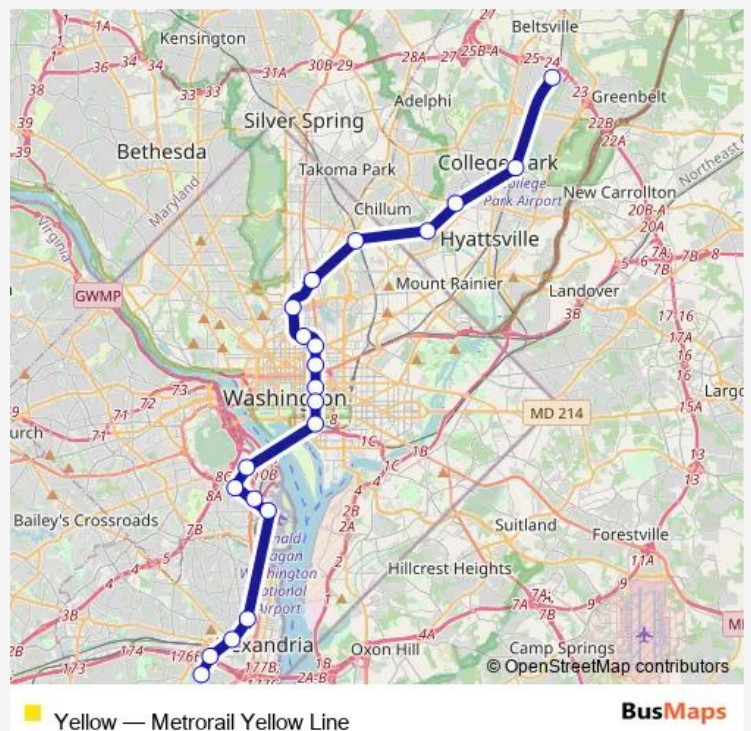

Pentagon, Yellow/Blue Line Track 2 Platform

Pentagon City, Yellow/Blue Line Track 2 Platform

Crystal City, Yellow/Blue Line Track 2 Platform

Ronald Reagan Washington National Airport, Yellow/Blue Line Track 2 Platform

Saturday 07:10-00:30⁺¹

Sunday 07:10-00:34⁺¹

Route info

Direction: Greenbelt, Green/Yellow Line Center Platform

Stops: 21

Trip Duration: 0 hour 50 min

Braddock Road, Yellow/Blue Line Center Platform

King ST-OLD Town, Yellow/Blue Line Center Platform

Eisenhower Ave, Yellow Line Track 2 Platform

Huntington, Yellow Line Center Platform

Direction

Huntington, Yellow Line Center Platform — Greenbelt, Green/Yellow Line Center Platform

21 stops

[Open route schedule](#)

Huntington, Yellow Line Center Platform

Eisenhower Ave, Yellow Line Track 1 Platform

King ST-OLD Town, Yellow/Blue Line Center Platform

Braddock Road, Yellow/Blue Line Center Platform

Ronald Reagan Washington National Airport, Yellow/Blue Line Track 1 Platform