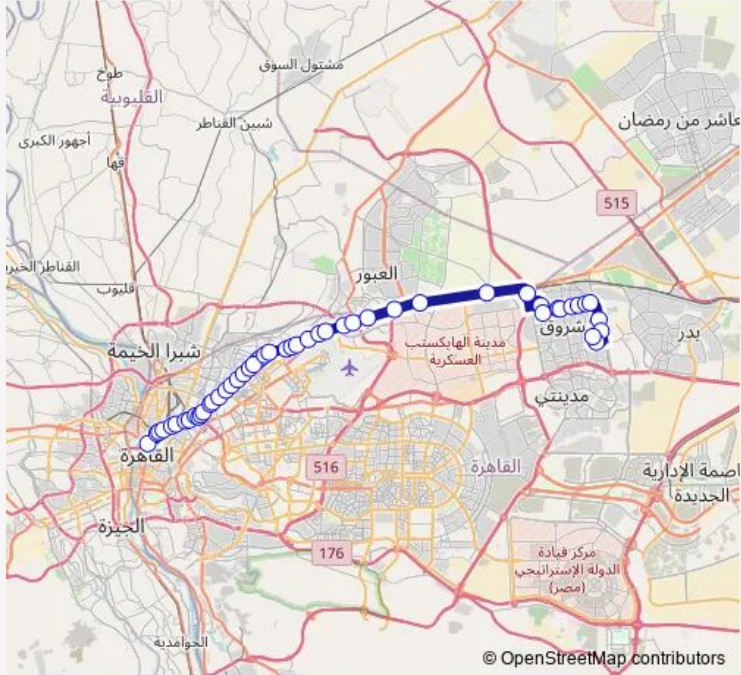

Bus CTA 1056 Abd Al Moneim Riad Station - Al Shorouq

[Go to website](#)

Direction
 The Egyptian Lawyers Association — Shorouq City
 50 stops
[Open route schedule](#)

- The Egyptian Lawyers Association
- Ramses
- Ramses Railway Station
- Coptic Hospital
- Al Mohandes Insurance (Ramses)
- Ghamra
- Ahmed Saaed Bridge Entrance
- Al Demerdash Hospital
- Al Nour Mosque (Abbaseya)
- Abbaseya Square
- Ain Shams University
- Ain Shams University Dorms
- Kobry Al Qobba
- Armed Forces Medical Complex (Kobry Al Qobba)
- Al Maqreezy St. & Gesr Al Suez St.
- Gesr Al Suez St. & Al Qobba St.
- Al Aziz Bellah (Gesr Al Suez)
- Heliopolis Central (Gesr Al Suez)
- Al Helmeya Garden (Gesr Al Suez)
- Misr Al Gadida Military Hospital
- Alf Maskan

Route schedule
 The Egyptian Lawyers Association — Shorouq City

Monday	10:00
Tuesday	10:00
Wednesday	10:00
Thursday	10:00
Friday	10:00
Saturday	10:00
Sunday	10:00

Route info
 Direction: The Egyptian Lawyers Association
 Stops: 50
 Trip Duration: 1 hour 59 min

Monday 10:00

Tuesday 10:00

Wednesday 10:00

Thursday 10:00

Friday 10:00

Saturday 10:00

Sunday 10:00

Route info

Al Demerdash Metro

Lotfy Al Sayed St & Masr Wal Sudan St

Coptic Hospital

Ramses Railway Station

Ramses

Ahmed Oraby Metro

Isaaf

Abd Al Moneim Riad