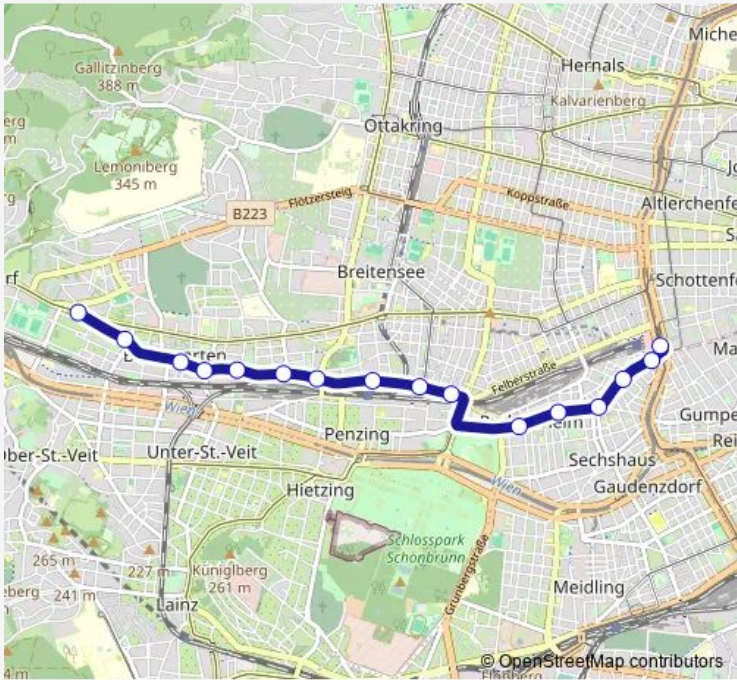

**Tram 52 Westbahnhof - Baumgarten**

[Go to website](#)

**Direction**  
 Hofwiesengasse — Westbahnhof S+U  
 15 stops  
[Open route schedule](#)

- Hofwiesengasse
- Preyergasse
- Jagdschloßgasse
- Stadlergasse
- Gloriettegasse
- Dommayergasse
- Hietzing U
- Schloss Schönbrunn
- Penzinger Straße
- Anschützgasse
- Rustengasse
- Mariahilfer Straße/Geibelgasse
- Staglgasse
- Westbahnhof/Gerstnerstr.
- Westbahnhof S+U

**Route schedule**  
 Hofwiesengasse — Westbahnhof S+U

Monday	05:04-05:14
Tuesday	05:04-05:14
Wednesday	05:04-05:14
Thursday	05:04-05:14
Friday	05:04-05:14
Saturday	07:05
Sunday	—

**Route info**  
 Direction: Hofwiesengasse  
 Stops: 15  
 Trip Duration: 0 hour 24 min

## Route info

Direction: Westbahnhof S+U

Stops: 18

Trip Duration: 0 hour 22 min

## Route info

Direction: Baumgarten

Stops: 19

Trip Duration: 0 hour 26 min

52 Tram time schedules and route maps are available in an offline PDF at [busmaps.com](https://busmaps.com). Use the [busmaps.com](https://busmaps.com) website to see live bus times, train schedule or subway schedule, and step-by-step directions for all public transit in Vienna