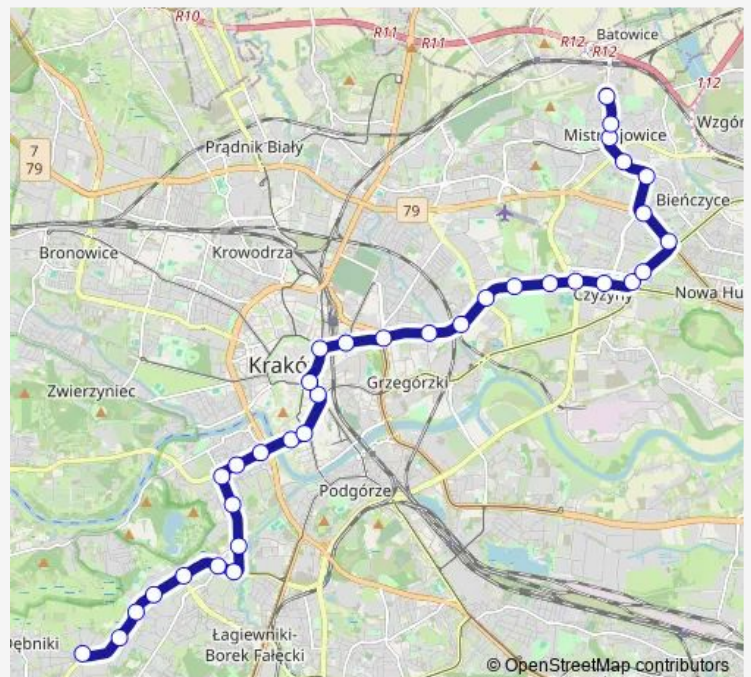

Saturday 04:39-22:57

Sunday 04:46-22:57

Route info

Direction: Czerwone Maki P+R

Stops: 35

Trip Duration: 0 hour 53 min

Tauron Arena Kraków Wieczysta

Muzeum Lotnictwa Polskiego

Thursday 04:29-23:02

Friday 04:29-23:02

Saturday 04:32-22:52

Sunday 04:45-22:52

Route info

Direction: Os. Piastów

Stops: 35

Trip Duration: 0 hour 55 min