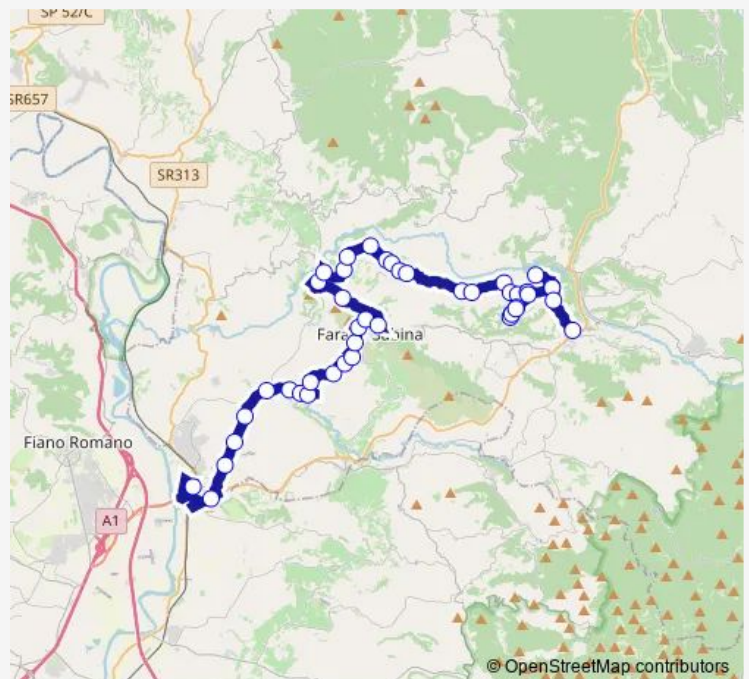

CASTELNUOVO F. | Via Farfa Via Granica # f9980

CASTELNUOVO F. | Via Ficoccelli Str. Mercato # f9918

Route schedule

MONTELIBRETTI | Stazione FS # f9958 — POGGIO MOIANO | Zona Industriale Osteria Nuova # f9806

Monday	14:50-19:05
Tuesday	14:50-19:05
Wednesday	14:50-19:05
Thursday	14:50-19:05
Friday	14:50-19:05
Saturday	12:35-19:05
Sunday	—

Route info

Direction: MONTELIBRETTI | Stazione FS # f9958

Stops: 44

Trip Duration: 0 hour 55 min