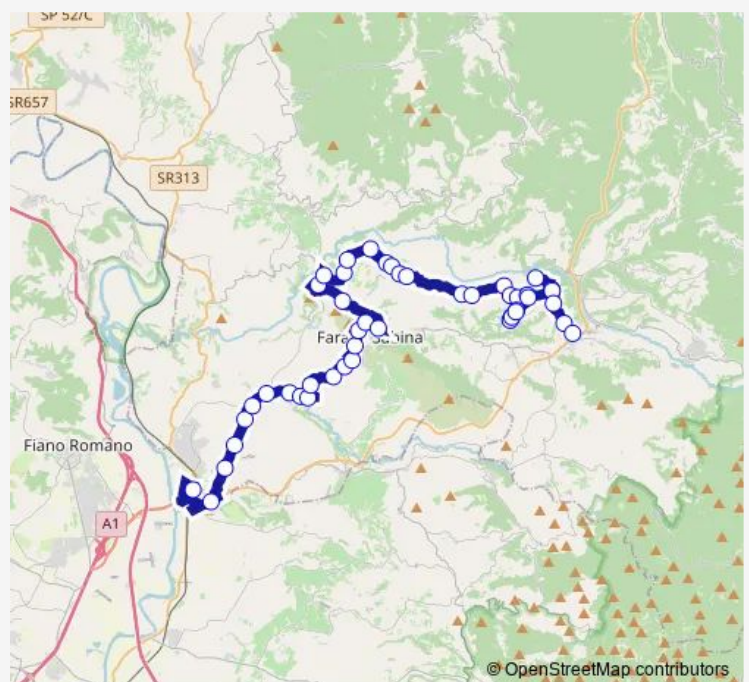

Fara Sabina | Via Farnese Via Farfa # f9977

Fara Sabina | Farfa # f9978

Castelnuovo F. | Via Farfa # f9979

Castelnuovo F. | Via Farfa Via Granica # f9980

Route schedule

Montelibretti | Stazione FS # f9958 — Poggio Moiano | Zona Industriale Osteria Nuova # f9806

Monday	14:50-19:05
Tuesday	14:50-19:05
Wednesday	14:50-19:05
Thursday	14:50-19:05
Friday	14:50-19:05
Saturday	12:35-19:05
Sunday	—

Route info

Direction: Montelibretti | Stazione FS # f9958

Stops: 46

Trip Duration: 1 hour 3 min