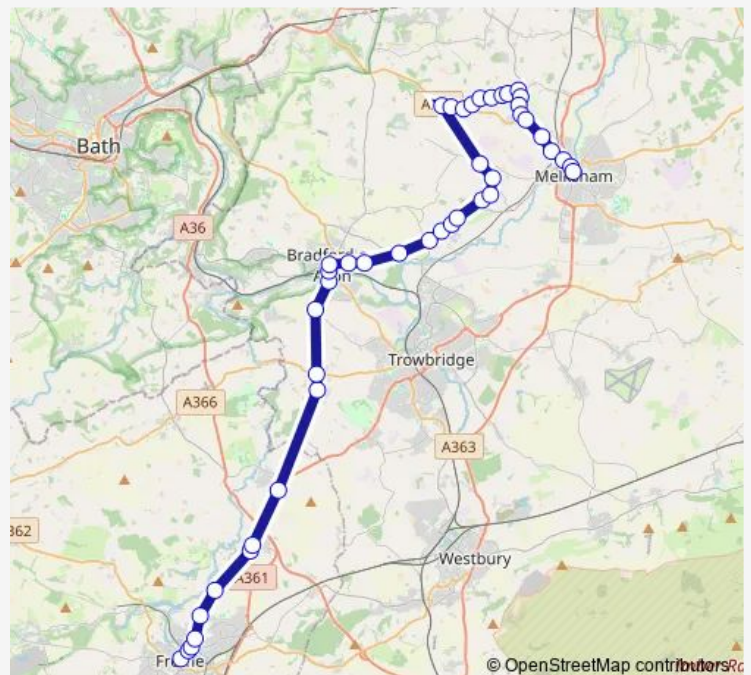

Canal Tavern

Railway Bridge

Town Bridge

Springfield Road

Cemetery

Forewoods Common

Toll Gate

The Elms

### Route schedule

Market Place — Bud's Bar

Monday 07:00

Tuesday 07:00

Wednesday 07:00

Thursday 07:00

Friday 07:00

Saturday —

### Route info

Direction: Market Place

Stops: 44

Trip Duration: 1 hour 8 min

X69 — Frome - Bradford on Avon - Melksham

Gipsy Lane

Lower Farm

St Mary's Church

Roundponds

Baptist Church

The Bear

Bud's Bar

**Direction**

Market Place — Market Place

23 stops

[Open route schedule](#)