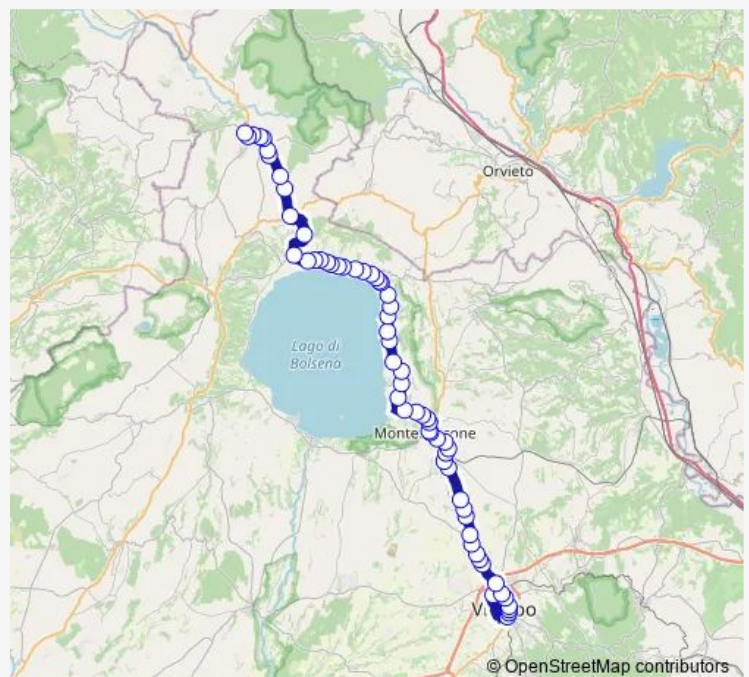

MONTEFIASCONE | Zepponami # f699

MONTEFIASCONE | Via Cassia Via Grilli # f700

Route schedule

VITERBO | Riello # f641 — ACQUAPENDENTE | Ist. OMNICOOMPRESIVO LEONARDO DA VINCI # f847

Monday	13:00-13:55
Tuesday	13:00-13:55
Wednesday	13:05-13:55
Thursday	13:00-13:55
Friday	13:00-13:55
Saturday	13:00-13:55
Sunday	—

Route info

Direction: VITERBO | Riello # f641

Stops: 63

Trip Duration: 1 hour 10 min

Viterbo - Acquapendente # Ac45d

MONTEFIASCONE | Cimitero # f701

Montefiascone | Via Cassia Via Contadini # f597

Montefiascone | Via Orvietana Via Cassia # f599