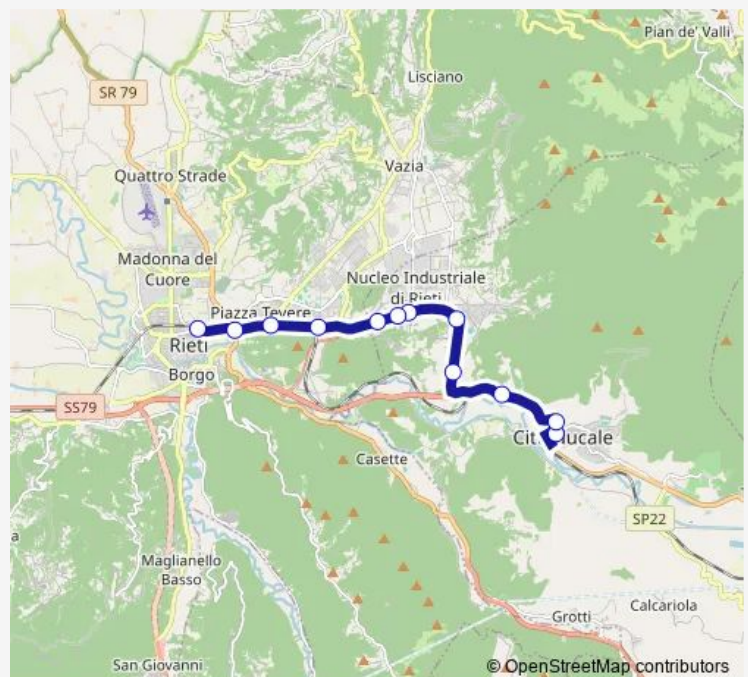

CITTADUCALE | Radicara # f8514

CITTADUCALE | Via Salaria, 27 # f8515

CITTADUCALE | Santa Rufina # f8516

CITTADUCALE | Via Salaria Via Scienze # f8532

CITTADUCALE | Via Salaria, 45 # f8533

CITTADUCALE | Via Salaria Via Elettronica # f8534

### Route schedule

CITTADUCALE | Via Nazionale # f8512 — Rieti | Stazione FS Ist. Superiore Principessa di Napoli # f1070

Monday 13:40

Tuesday 13:40

Wednesday 13:40

Thursday 13:40

Friday 13:40

Saturday —

### Route info

Direction: CITTADUCALE | Via Nazionale # f8512

Stops: 12

Trip Duration: 0 hour 15 min

Cittaducale - Rieti # Ri41d

Bus time schedules and route maps are available in an offline PDF at [busmaps.com](https://busmaps.com). Use the [busmaps.com](https://busmaps.com) website to see live bus times, train schedule or subway schedule, and step-by-step directions for all public transit in Rieti