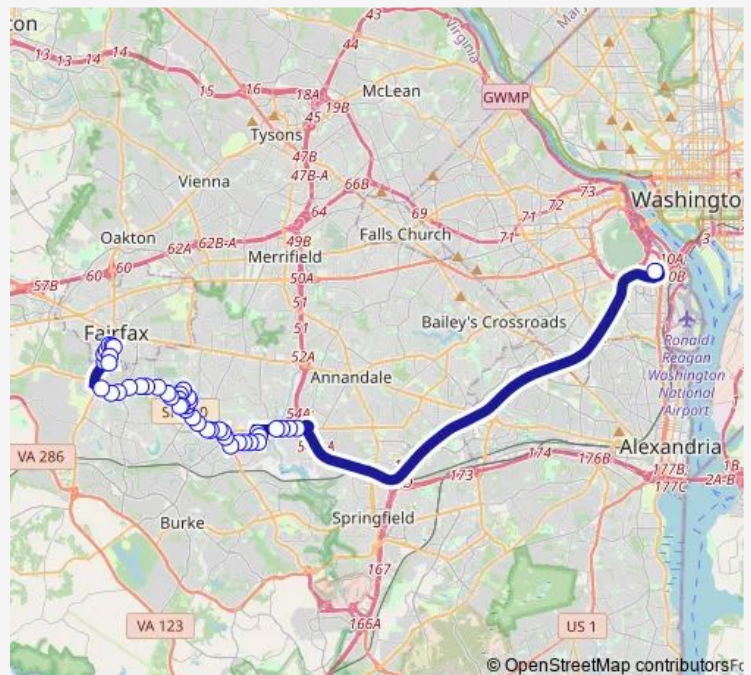

Braddock Rd+Herend Pl

Braddock Rd+Dequincey Dr

Pickett Rd+Braddock Rd

Pickett Rd+Helenwood Dr

Pickett Rd+St Charles Pl

Pickett Rd+Twinbrook Rd

Twinbrook Rd+Tara Dr

Twinbrook Rd+Hermitage Dr

Twinbrook Rd+Nan Mill Ln

Twinbrook Rd+Braddock Rd

Braddock Rd+Humphries Dr

**Route schedule**

University Dr+George Mason Bl — Pentagon+Bay L4

Monday 05:59-07:40

Tuesday 05:59-07:40

Wednesday 05:59-07:40

Thursday 05:59-07:40

Friday 05:59-07:40

Saturday —

Sunday —

**Route info**

Direction: University Dr+George Mason Bl

Stops: 40

Trip Duration: 0 hour 44 min

17g — Kings Park Express

Braddock Rd+Bradfield Dr X

Braddock Rd+Dunleigh Dr

Braddock Rd+Red Fox Dr

Rolling Rd+Lyngate Ct

Rolling Rd+Burke Lake Rd

Parliament Dr+Victoria Rd

Parliament Dr+Kings Park Dr