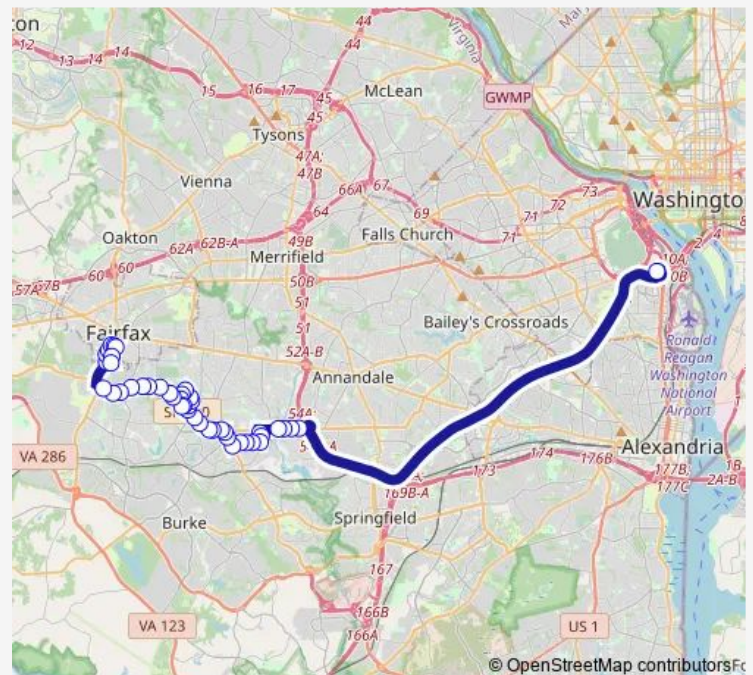

Braddock Rd+Olley Ln

Twinbrook Rd+Babson Ct

Twinbrook Rd+Nan Mill Ln

Route schedule

Pentagon+Bay L5 — University Dr+George Mason Bl

Monday 15:55-18:52

Tuesday 15:55-18:52

Wednesday 15:55-18:52

Thursday 15:55-18:52

Friday 15:55-18:52

Saturday —

Sunday —

Route info

Direction: Pentagon+Bay L5

Stops: 45

Trip Duration: 0 hour 55 min

17G — Kings Park Express

Twinbrook Rd+Lawn Ct

Twinbrook Rd+Tara Dr

Pickett Rd+Jomar Dr

Pickett Rd+Gramlee Cir

Pickett Rd+Helenwood Dr

Pickett Rd+Nan Mill Ln

Braddock Rd+Pickett Rd

University Dr+George Mason Bl

Direction

University Dr+George Mason Bl — Pentagon+Bay L5

40 stops

[Open route schedule](#)

University Dr+George Mason Bl

University Dr+Occoquan Ln

Braddock Rd+Roanoke Ln