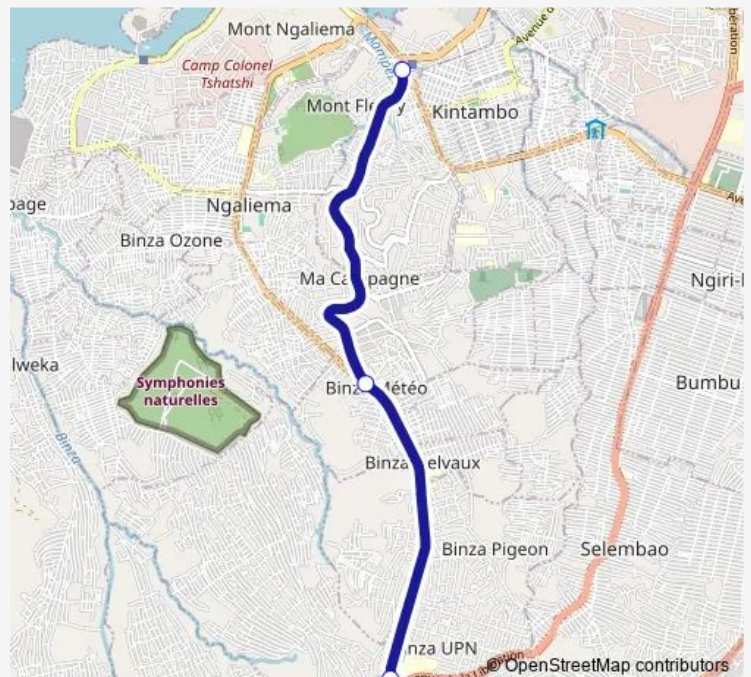

### Direction

unknown — unknown

3 stops

[Open route schedule](#)

unknown

unknown

unknown

### Route schedule

unknown — unknown

Monday 07:00

Tuesday 07:00

Wednesday 07:00

Thursday 07:00

Friday 07:00

Saturday —

### Route info

Direction: unknown

Stops: 3

Trip Duration: 0 hour 21 min

■ Upn\_ TO \_ Kintambo

**Direction**

unknown — unknown

2 stops

Stops: 2

Trip Duration: 0 hour 21 min

**Direction**

unknown — upn

5 stops

[Open route schedule](#)

unknown

Météo