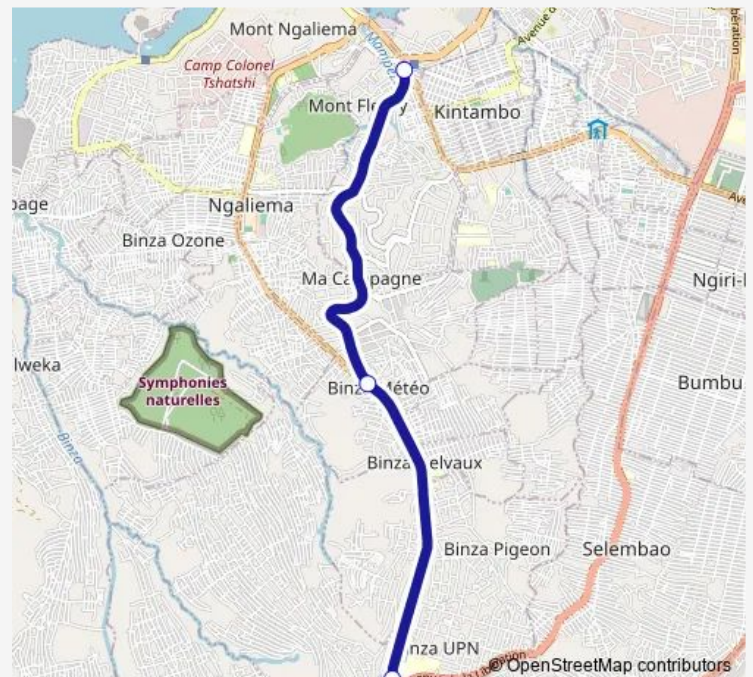

### Direction

unknown — unknown

3 stops

[Open route schedule](#)

unknown

unknown

unknown

### Route schedule

unknown — unknown

Monday 07:00

Tuesday 07:00

Wednesday 07:00

Thursday 07:00

Friday 07:00

Saturday —

### Route info

Direction: unknown

Stops: 3

Trip Duration: 0 hour 21 min

■ Upn\_ TO \_ Kintambo

**Direction**

Inconnu — unknown

2 stops

Stops: 2

Trip Duration: 0 hour 21 min

**Direction**

unknown — upn

5 stops

[Open route schedule](#)

unknown

Météo