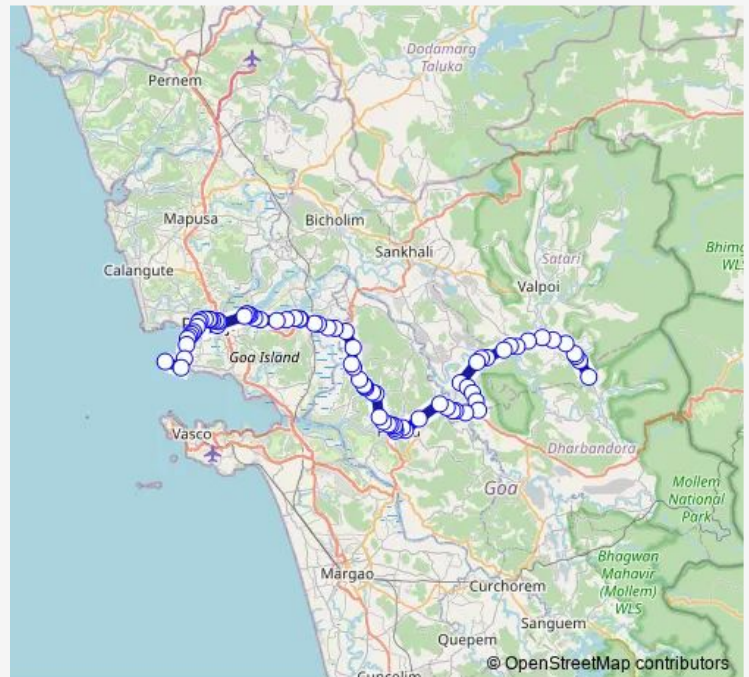

### Direction

Malpon — Raj Bhavan

77 stops

[Open route schedule](#)

- Malpon
- Gawane
- Asodem
- Shirsode
- Xelape
- Bimbal
- Khotodem
- Dhamshem
- Guleli Bridge
- Guleli
- Kankeri
- Ganje
- Ganje Ambeshi Bridge
- Nansa
- Usgao
- Paludi School
- Kumyakade
- Kelini
- Usgao Tisk
- M.R.F.
- Nestle

### Route schedule

Malpon — Raj Bhavan

Monday	06:45
Tuesday	06:45
Wednesday	06:45
Thursday	06:45
Friday	06:45
Saturday	06:45
Sunday	06:45

### Route info

Direction: Malpon

Stops: 77

Trip Duration: 2 hour 25 min

■ PNJ69 — RAJ Bhavan - Malpan via Ponda

Holy Cross

Chowgule Workshop

Khandepar