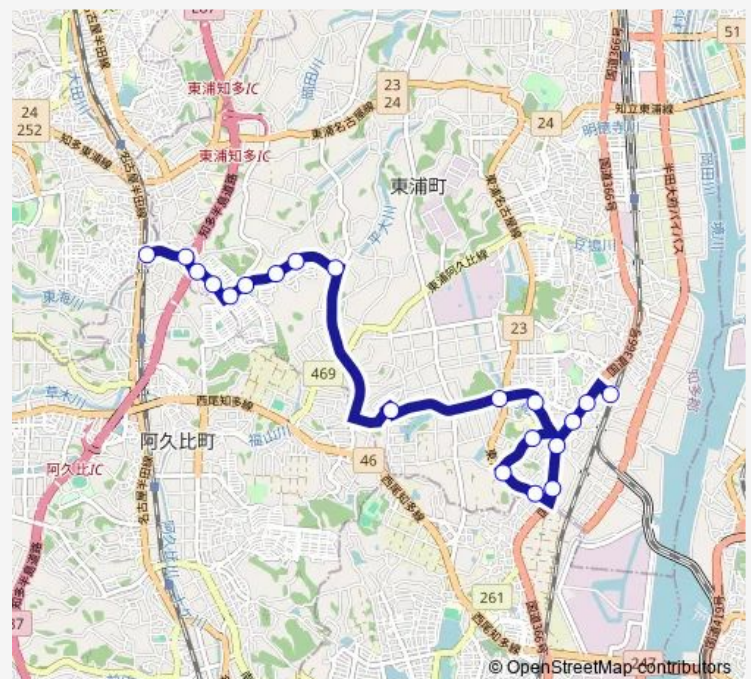

藤江老人憩の家

藤江西

荒子団地

藤江南

藤江

渡船場口

藤江北

東浦駅

### Route schedule

巽ヶ丘駅 — 東浦駅

Monday 09:35

Tuesday 09:35

Wednesday 09:35

Thursday 09:35

Friday 09:35

Saturday 09:35

### Route info

Direction: 巽ヶ丘駅

Stops: 20

Trip Duration: 0 hour 23 min

## Route info

Direction: 東浦駅

Stops: 20

Trip Duration: 0 hour 33 min

う・ら・ら F藤江線 Bus time schedules and route maps are available in an offline PDF at [busmaps.com](https://busmaps.com). Use the [busmaps.com](https://busmaps.com) website to see live bus times, train schedule or subway schedule, and step-by-step directions for all public transit in Takahama