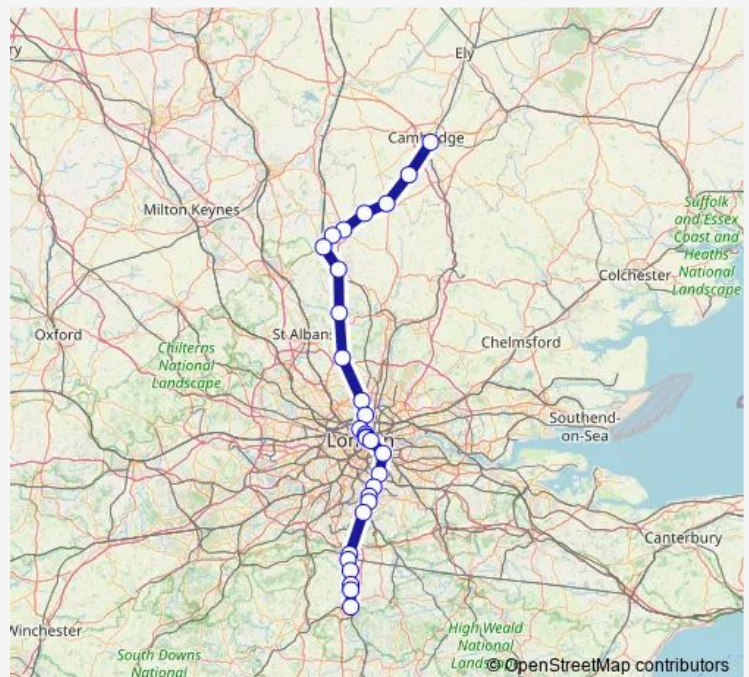

Sydenham

Norwood Junction

East Croydon

Route schedule

Cambridge — Three Bridges

Monday 21:54

Tuesday 21:54

Wednesday 21:54

Thursday —

Friday —

Saturday —

Sunday 21:28

Route info

Direction: Cambridge

Stops: 29

Trip Duration: 2 hour 12 min

■ TI:Cbq->Tbd — TL train service from CBG to Tbd

South Croydon

Purley

Redhill

Earlswood (Surrey)

Salfords (Surrey)

Horley

Gatwick Airport

Three Bridges

Tl:Cbg->Tbd Rail time schedules and route maps are available in an offline PDF at busmaps.com. Use the busmaps.com website to see live bus times, train schedule or subway schedule, and step-by-step directions for all public transit in London