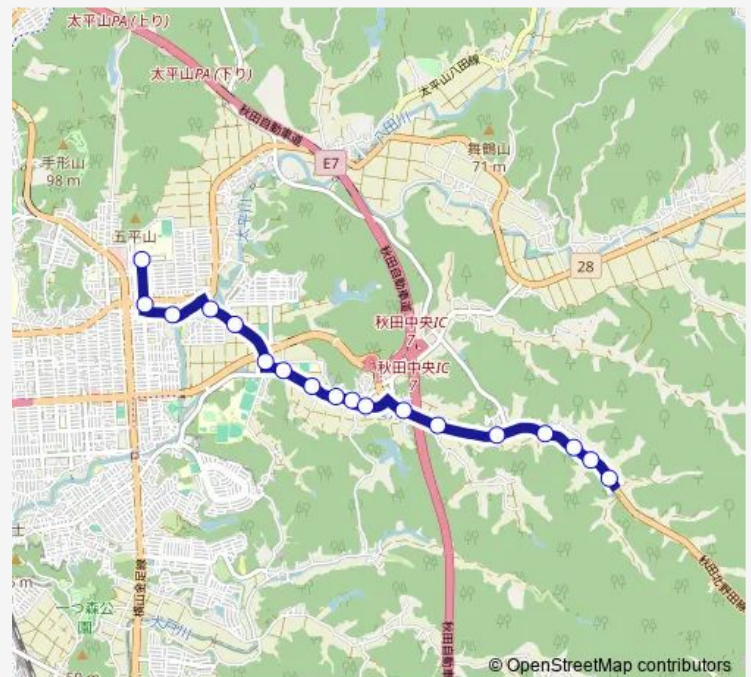

### Route schedule

大学病院前 — 宝川上丁

Monday 13:00-17:05

Tuesday 13:00-17:05

Wednesday 13:00-17:05

Thursday 13:00-17:05

Friday 13:00-17:05

Saturday 13:35-17:00

### Route info

Direction: 大学病院前

Stops: 18

Trip Duration: 0 hour 14 min

## Direction

宝川上丁 — 大学病院前

18 stops

[Open route schedule](#)

宝川上丁

宝川公民館前

宝川中丁

宝川下丁

## Route info

Direction: 宝川上丁

Stops: 18

Trip Duration: 0 hour 14 min

下北手 Bus time schedules and route maps are available in an offline PDF at [busmaps.com](https://busmaps.com). Use the [busmaps.com](https://busmaps.com) website to see live bus times, train schedule or subway schedule, and step-by-step directions for all public transit in Akita