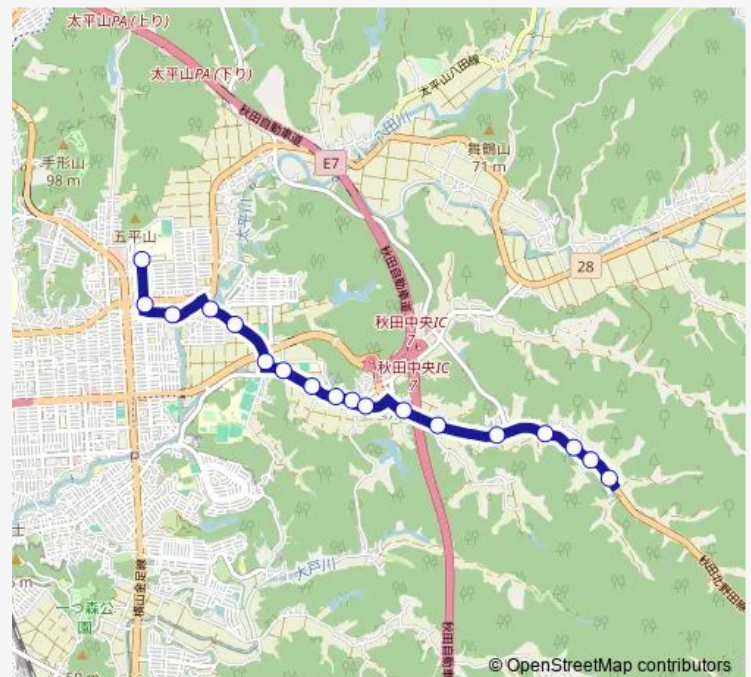

上前田

種ヶ崎

宝川下丁

宝川中丁

宝川公民館前

宝川上丁

Route schedule

大学病院前 — 宝川上丁

Monday 13:00-17:05

Tuesday 13:00-17:05

Wednesday 13:00-17:05

Thursday 13:00-17:05

Friday 13:00-17:05

Saturday 13:35-17:00

Sunday 13:35-17:00

Route info

Direction: 大学病院前

Stops: 18

Trip Duration: 0 hour 14 min

Direction

宝川上丁 — 大学病院前

18 stops

[Open route schedule](#)

宝川上丁

Saturday 09:25-14:10

Sunday 09:25-14:10

Route info

Direction: 宝川上丁

Stops: 18

Trip Duration: 0 hour 14 min

下北手 Bus time schedules and route maps are available in an offline PDF at busmaps.com. Use the busmaps.com website to see live bus times, train schedule or subway schedule, and step-by-step directions for all public transit in Akita