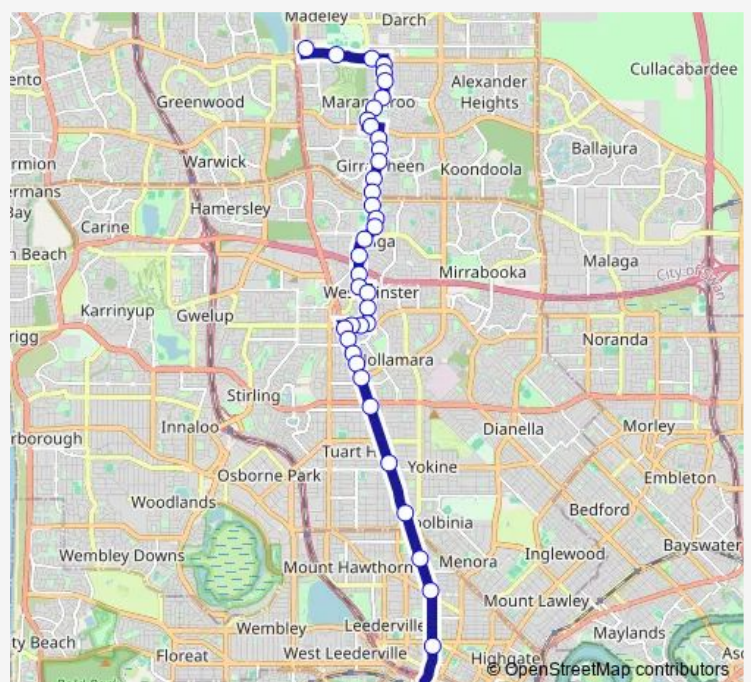

Princess Rd Before Fletching St

Princess Rd After Dallington Cr

Princess Rd After Storrington Cr

Route schedule

Access Rd - Kingsway City Shop Ctr — Perth Busport Zone B

Monday 06:43-07:32

Tuesday 06:43-07:32

Wednesday 06:43-07:32

Thursday 06:43-07:32

Friday 06:43-07:32

Saturday —

Sunday —

Route info

Direction: Access Rd - Kingsway City Shop Ctr

Stops: 39

Trip Duration: 0 hour 51 min

386X

Princess Rd After Steyning Wy

Marloo Rd Before Bilinga Rd

Marloo Rd After Canara Rd

Marloo Rd Before Amelia St

Amelia St Before Kimbara St

Amelia St After Hillsborough Dr

Wanneroo Rd - Dog Swamp Shopping Ctr

Charles St After Selkirk St

Charles St After Waugh St

Charles St After Vincent St

Perth Busport Zone B

Direction

Perth Busport Zone B — Access Rd - Kingsway City Shop Ctr