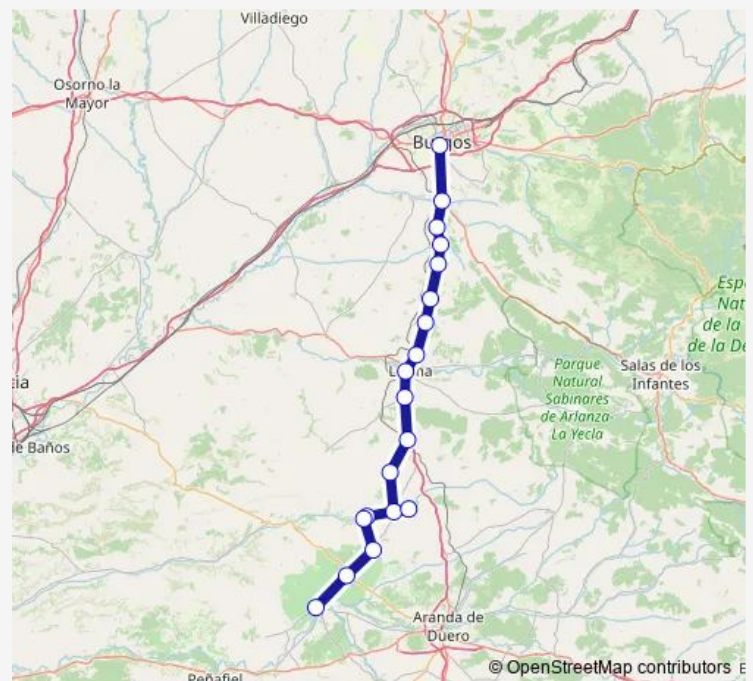

### Direction

Burgos — Roa De Duero

19 stops

[Open route schedule](#)

- Burgos
- Sarracin
- Cogollos(Rz)
- Cogollos
- Valdorros
- Madrigalejo Del Monte
- Caseta Del Alto
- Villalmanzo
- Lerma
- Quintanilla De La Mata
- Fontioso
- Cilleruelo De Abajo
- Cabañes De Esgueva
- Santibañez De Esgueva
- Pinillos De Esgueva
- Terradillos De Esgueva
- Sotillo De La Ribera
- La Horra
- Roa De Duero

### Route schedule

Burgos — Roa De Duero

Monday	17:30
Tuesday	—
Wednesday	—
Thursday	—
Friday	17:30
Saturday	—
Sunday	—

### Route info

Direction: Burgos

Stops: 19

Trip Duration: 1 hour 47 min

ALSA - Bur-Fue Bus time schedules and route maps are available in an offline PDF at [busmaps.com](https://busmaps.com). Use the [busmaps.com](https://busmaps.com) website to see live bus times, train schedule or subway schedule, and step-by-step directions for all public transit in Terradillos de Esgueva