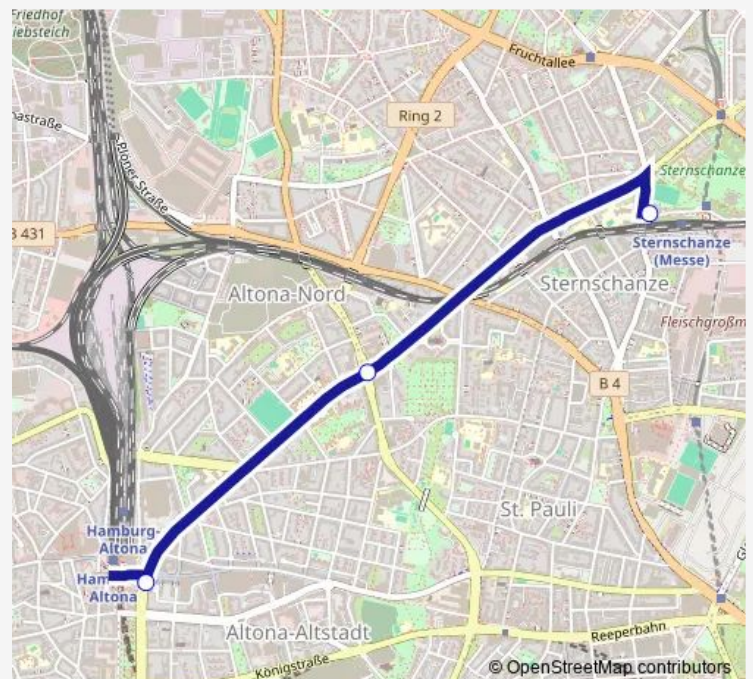

Bus S2-Sev

[Go to website](#)

Direction

U S Sternschanze — Bf. Altona

3 stops

[Open route schedule](#)

U S Sternschanze

Max-Brauer-Allee (Mitte)

Bf. Altona

Route schedule

U S Sternschanze — Bf. Altona

Monday —

Tuesday —

Wednesday —

Thursday —

Friday —

Saturday —

Sunday 18:08-00:48⁺¹

Route info

Direction: U S Sternschanze

Stops: 3

Trip Duration: 0 hour 10 min

■ S2-Sev

Direction

Bf. Altona — U S Sternschanze

3 stops

[Open route schedule](#)

Bf. Altona

Max-Brauer-Allee (Mitte)

U S Sternschanze

Route schedule

Bf. Altona — U S Sternschanze