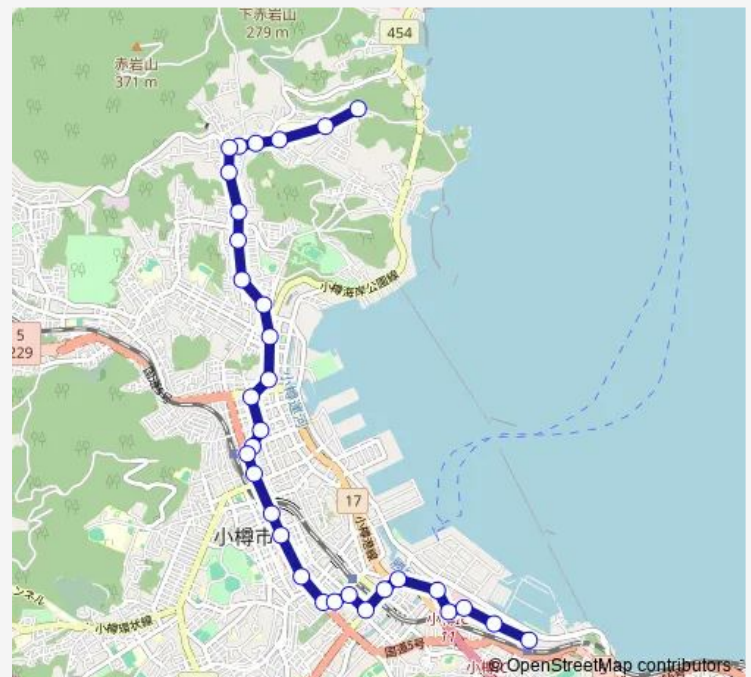

Thursday 10:40-17:10

Friday 10:40-17:10

Saturday 10:45-17:10

Sunday 10:45-17:10

Route info

Direction: ばるて築港

Stops: 31

Trip Duration: 0 hour 45 min