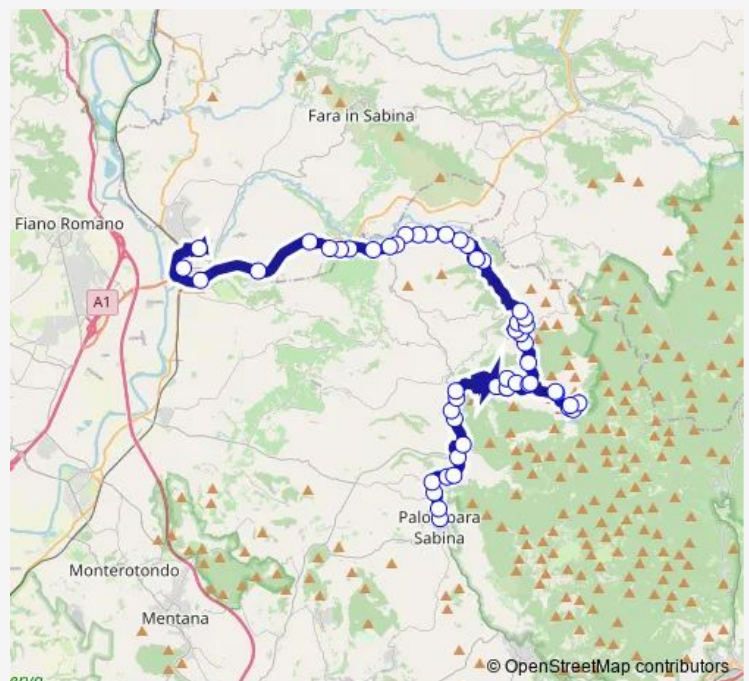

Monteflavio | Cimitero # f14941

Monteflavio | Via dei Volsci # f14943

Monteflavio | Via Belli # f14944

Monteflavio | Via 4 Novembre # f14945

Route schedule

Palombara | Viale Rieti # f14836 — Fara Sabina | Viale Gioventù (Licei) # f10017

Monday	—
Tuesday	—
Wednesday	—
Thursday	—
Friday	—
Saturday	06:55
Sunday	—

Route info

Direction: Palombara | Viale Rieti # f14836

Stops: 52

Trip Duration: 1 hour 10 min

Monteflavio | Via Matteotti # f14946

The schedule is provided in the local timezone. Times with "(+1)" indicate departures on the next day.

PDF file created on 2025-01-16

2024 BusMaps.com - All Rights Reserved