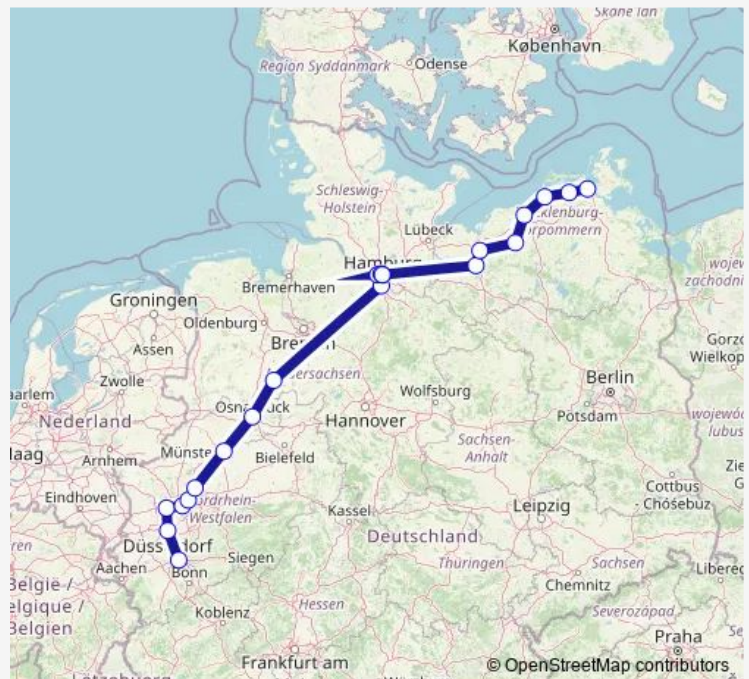

Rail IC 2404

[Go to website](#)

Direction

Köln Hbf — Stralsund Hbf

18 stops

[Open route schedule](#)

Köln Hbf

Düsseldorf Hbf

Duisburg Hbf

Essen Hbf

Gelsenkirchen Hbf

Recklinghausen Hbf

Münster(Westf)Hbf

Osnabrück Hbf

Diepholz

Hamburg-Harburg

Hamburg-Bergedorf

Schwerin Hbf

Bad Kleinen

Bützow

Rostock Hbf

Ribnitz-Damgarten West

Velgast

Stralsund Hbf

Route schedule

Köln Hbf — Stralsund Hbf

Monday —

Tuesday —

Wednesday —

Thursday —

Friday 14:02

Saturday —

Sunday —

Route info

Direction: Köln Hbf

Stops: 18

Trip Duration: 8 hour 27 min

■ IC 2404