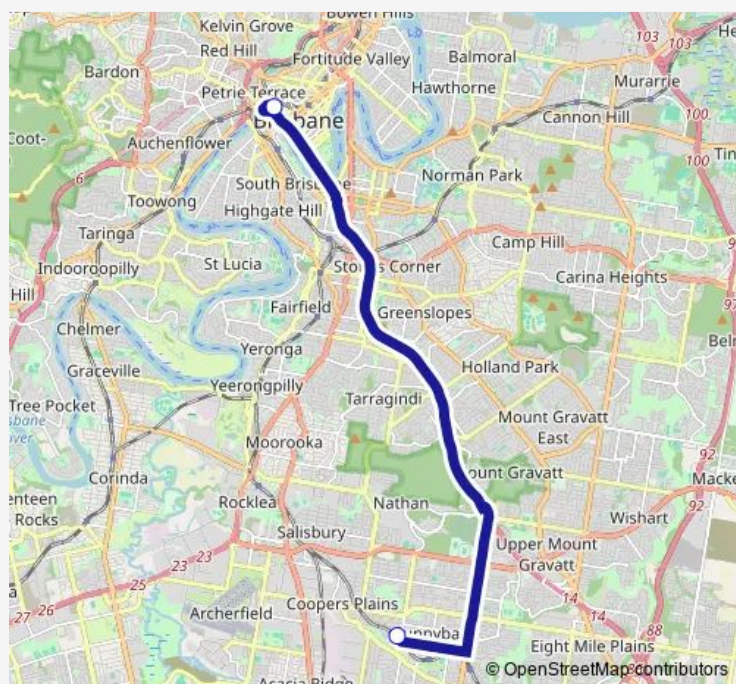

Bus R586 City - Southern Corridor Weekday (Limited Express)

[Go to website](#)

Direction

Breton St at Banoon station — Roma Street Stop 122 near Garrick St

2 stops

[Open route schedule](#)

Breton St at Banoon station

Roma Street Stop 122 near Garrick St

Route schedule

Breton St at Banoon station — Roma Street Stop 122 near Garrick St

Monday	04:45-01:57 ⁺¹
Tuesday	04:45-01:57 ⁺¹
Wednesday	04:45-01:57 ⁺¹
Thursday	04:45-01:57 ⁺¹
Friday	04:45-01:57 ⁺¹
Saturday	—
Sunday	—

Route info

Direction: Breton St at Banoon station

Stops: 2

Trip Duration: 0 hour 35 min

R586 — City - Southern Corridor Weekday (Limited Express)

Direction

Roma Street Stop 122 near Garrick St — Breton St at Banoon station

Route info

Direction: Roma Street Stop 122 near Garrick St

Stops: 2

Trip Duration: 0 hour 35 min

R586 Bus time schedules and route maps are available in an offline PDF at busmaps.com. Use the busmaps.com website to see live bus times, train schedule or subway schedule, and step-by-step directions for all public transit in Brisbane