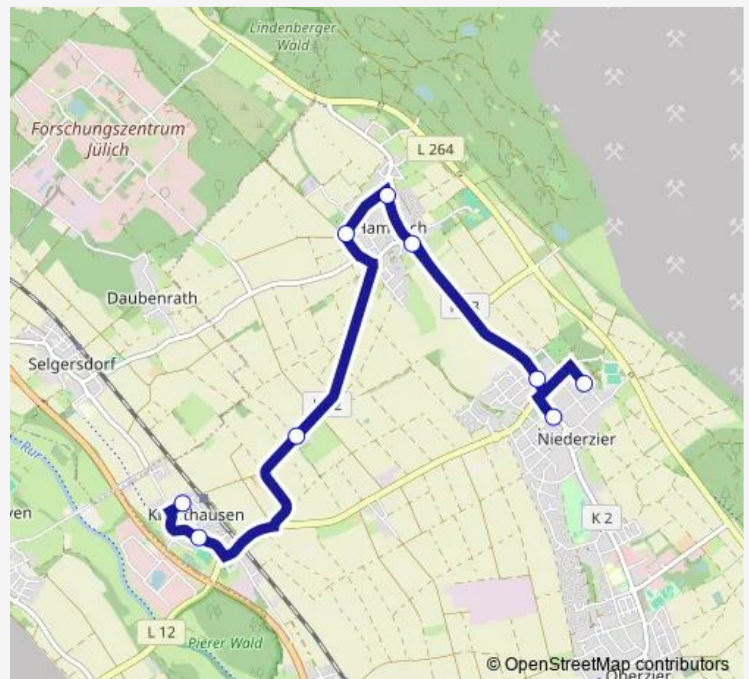

Niederzier, Weihberg

Niederzier, Mitte

Niederzier, Alte Post

Niederzier, Hambach Schebben

Niederzier, Hambach Schlosstraße

Niederzier, Hambach Zum Rott

Niederzier, Haus Eilen

Niederzier, Krauthausen Aachener Straße

Niederzier, Krauthausen Feldstraße (Bahnhof)

Route schedule

Niederzier, Weihberg — Niederzier, Krauthausen Feldstraße (Bahnhof)

Monday	09:43-21:43
Tuesday	09:43-21:43
Wednesday	09:43-21:43
Thursday	09:43-21:43
Friday	09:43-21:43
Saturday	—
Sunday	—

Route info

Direction: Niederzier, Weihberg

Stops: 9

Trip Duration: 0 hour 12 min

Direction

Niederzier, Krauthausen Feldstraße (Bahnhof) —
Niederzier, Weihberg

9 stops

[Open route schedule](#)

Friday 09:55-21:55

Saturday —

Sunday —

Route info

Direction: Niederzier, Krauthausen Feldstraße (Bahnhof)

Stops: 9

Trip Duration: 0 hour 12 min

R234 Demand and Response Bus Service time schedules and route maps are available in an offline PDF at busmaps.com. Use the busmaps.com website to see live bus times, train schedule or subway schedule, and step-by-step directions for all public transit in Dueren