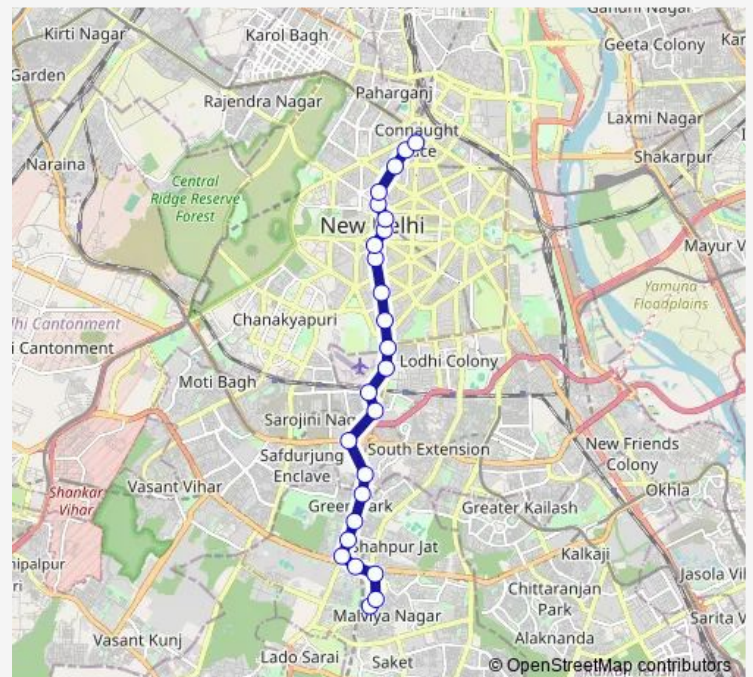

Thursday 19:35

Friday 19:35

Saturday 19:35

Sunday 19:35

Route info

Direction: Malviya Nagar

Stops: 25

Trip Duration: 0 hour 48 min

■ 520down

BusMaps

Aakashwani Bhawan

PS Parliament / Jantar Mantar

Regal

Super Bazar Conn. Place

520down Bus time schedules and route maps are available in an offline PDF at busmaps.com. Use the busmaps.com website to see live bus times, train schedule or subway schedule, and step-by-step directions for all public transit in New Delhi