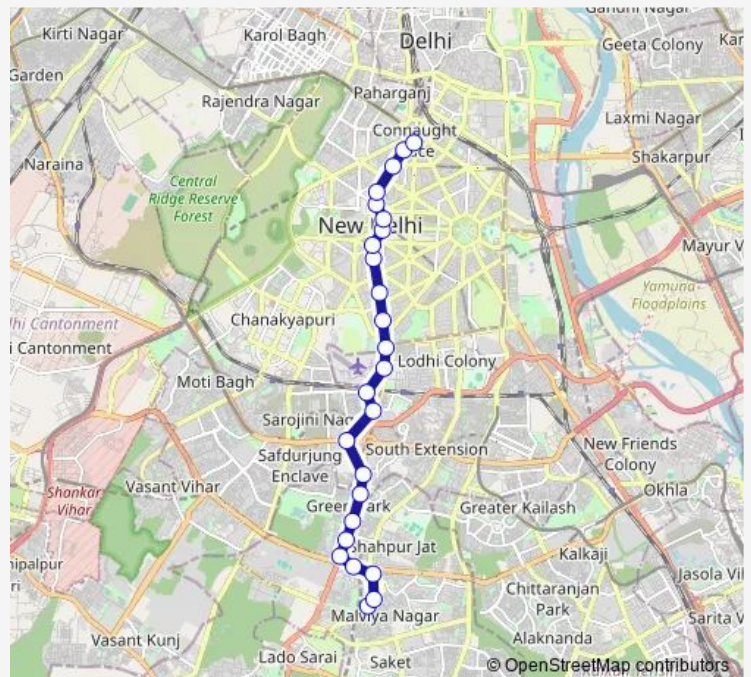

### Route schedule

Malviya Nagar — Super Bazar Conn. Place

Monday 19:35

Tuesday 19:35

Wednesday 19:35

Thursday 19:35

Friday 19:35

Saturday 19:35

### Route info

Direction: Malviya Nagar

Stops: 25

Trip Duration: 0 hour 48 min

520down

BusMaps

Aakashwani Bhawan

PS Parliament / Jantar Mantar