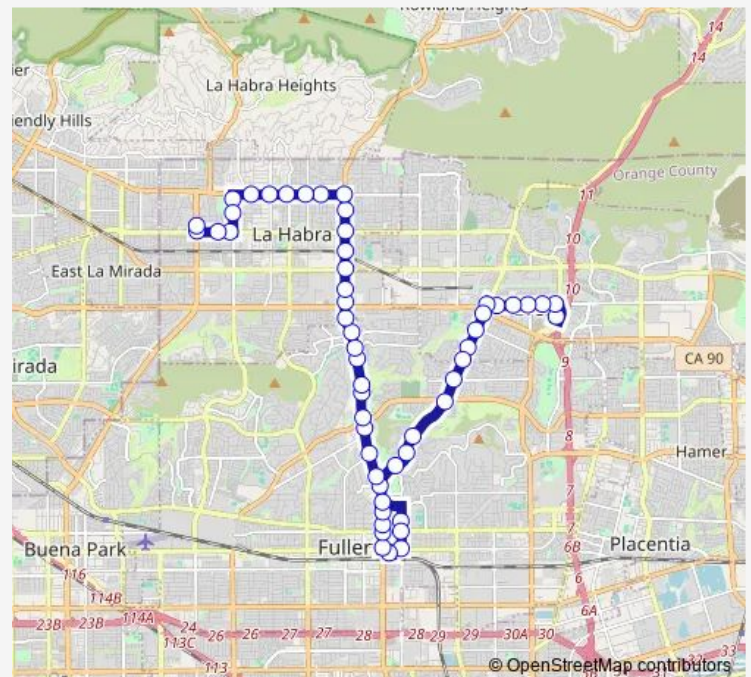

Brea-Bastanchury

Brea-Panorama

Brea-Longview

Brea-Marion

Harbor-Valley View

Berkeley-Harbor

Lemon-Fullerton College Dr

Lemon-Chapman

### Route schedule

Ring-Brea Mall — Beach-LA Habra

Monday 05:07-22:21

Tuesday 05:07-22:21

Wednesday 05:07-22:21

Thursday 05:07-22:21

Friday 05:07-22:21

Saturday 06:12-20:16

### Route info

Direction: Ring-Brea Mall

Stops: 55

Trip Duration: 1 hour 9 min

143 — La Habra - Brea Mall

Fullerton Trans CTR Dock 4

Harbor-Commonwealth

Harbor-Chapman

Harbor-ENT 2800 Fairway

Harbor-LA Entrada

Harbor-Hermosa

Harbor-LAS Palmas

Harbor-LAS Riendas

Harbor-Imperial

Harbor-Beckman

Harbor-Lambert