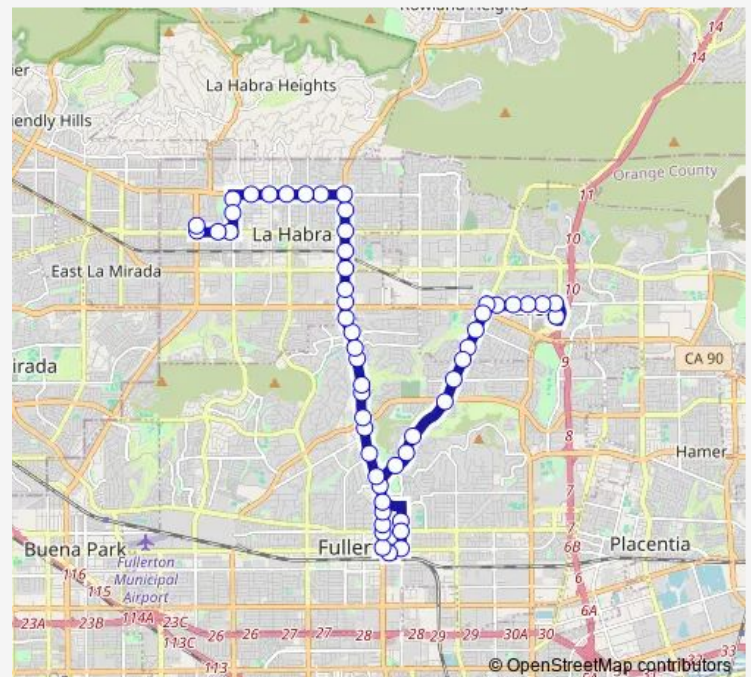

### Route schedule

Ring-Brea Mall — Beach-LA Habra

Monday 05:07-22:21

Tuesday 05:07-22:21

Wednesday 05:07-22:21

Thursday 05:07-22:21

Friday 05:07-22:21

Saturday 06:12-20:16

### Route info

Direction: Ring-Brea Mall

Stops: 55

Trip Duration: 0 hour 58 min

143 — La Habra - Brea Mall

Fullerton Trans CTR Dock 4

Harbor-Commonwealth

Harbor-Chapman

Harbor-Ellis

Harbor-Union

Harbor-Berkeley

Harbor-Brea

Harbor-ENT Brea Dam

Harbor-Valencia Mesa

Harbor-Bastanchury

Harbor-ENT 2700 Fullerton

Harbor-ENT 2800 Fairway

Harbor-LA Entrada

Harbor-Hermosa

Harbor-LAS Palmas

Harbor-LAS Riendas

Harbor-Imperial

Harbor-Beckman

Harbor-Lambert