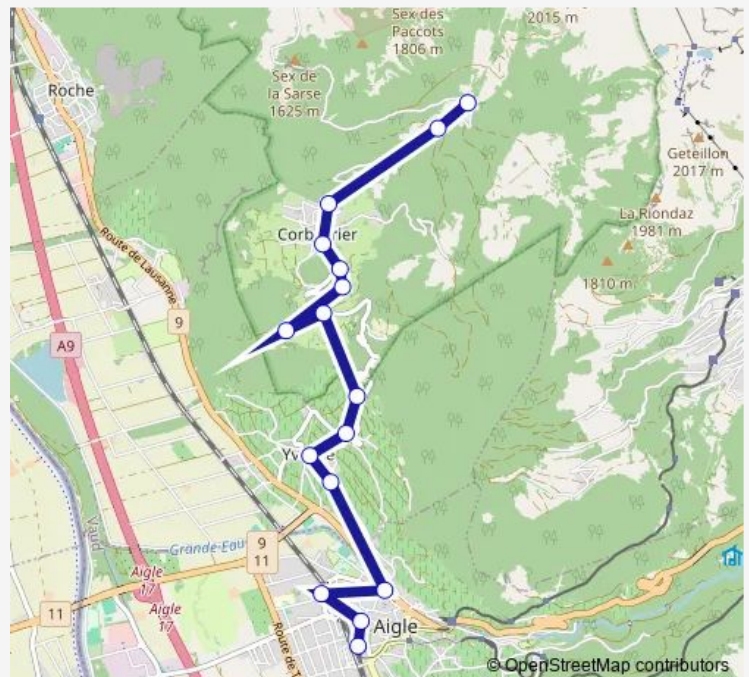

Aigle, Les Glariers

Aigle, ch. des Lieugex

Aigle, av. Margencel

Aigle, gare

### Route schedule

Corbeyrier, Café de Luan — Aigle, gare

Monday 05:38-19:36

Tuesday 05:38-19:36

Wednesday 05:38-19:36

Thursday 05:38-19:36

Friday —

Saturday —

### Route info

Direction: Corbeyrier, Café de Luan

Stops: 16

Trip Duration: 0 hour 31 min

## Route schedule

Aigle, gare — Corbeyrier, Café de Luan

Monday	06:16-19:02
Tuesday	06:16-19:02
Wednesday	06:16-19:02
Thursday	06:16-19:02
Friday	—
Saturday	—
Sunday	08:02-18:02