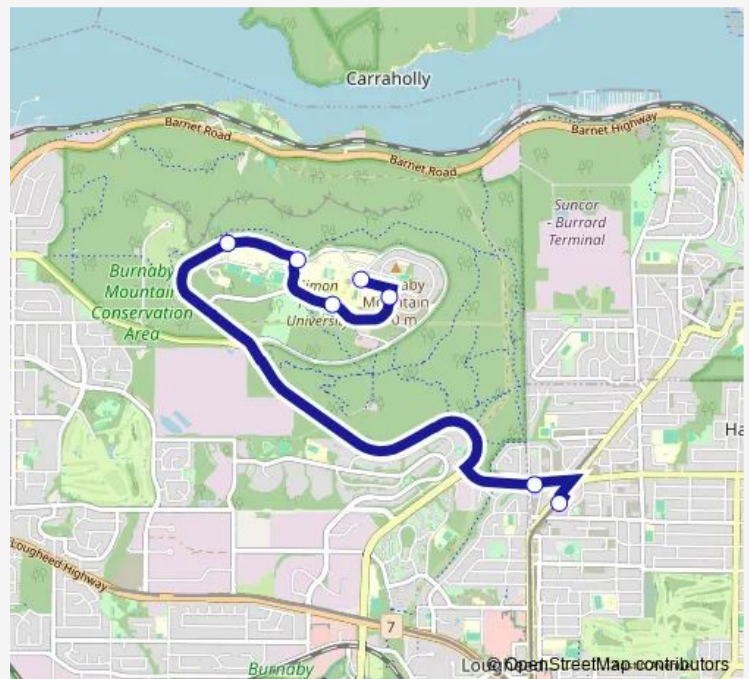

Westbound Como Lake Ave @ Tyndall St

SFU Transportation Centre @ Bay 2

SFU Transit Exchange @ Bay 1

Route schedule

Burquitlam Station @ Bay 4 — SFU Transit Exchange @ Bay 1

Monday 06:00-19:21

Tuesday 06:00-19:21

Wednesday 06:00-19:21

Thursday 06:00-19:21

Friday 06:00-19:21

Saturday —

Sunday —

Route info

Direction: Burquitlam Station @ Bay 4

Stops: 5

Trip Duration: 0 hour 12 min

■ 143 — Burquitlam Station/Sfu

Direction

SFU Transit Exchange @ Bay 1 — Burquitlam Station @ Bay 1

7 stops

[Open route schedule](#)

SFU Transit Exchange @ Bay 1

Southbound Tower Rd @ University High Street

Monday 06:20-19:40

Tuesday 06:20-19:40

Wednesday 06:20-19:40

Thursday 06:20-19:40

Friday 06:20-19:40

Saturday —

Sunday —

Route info